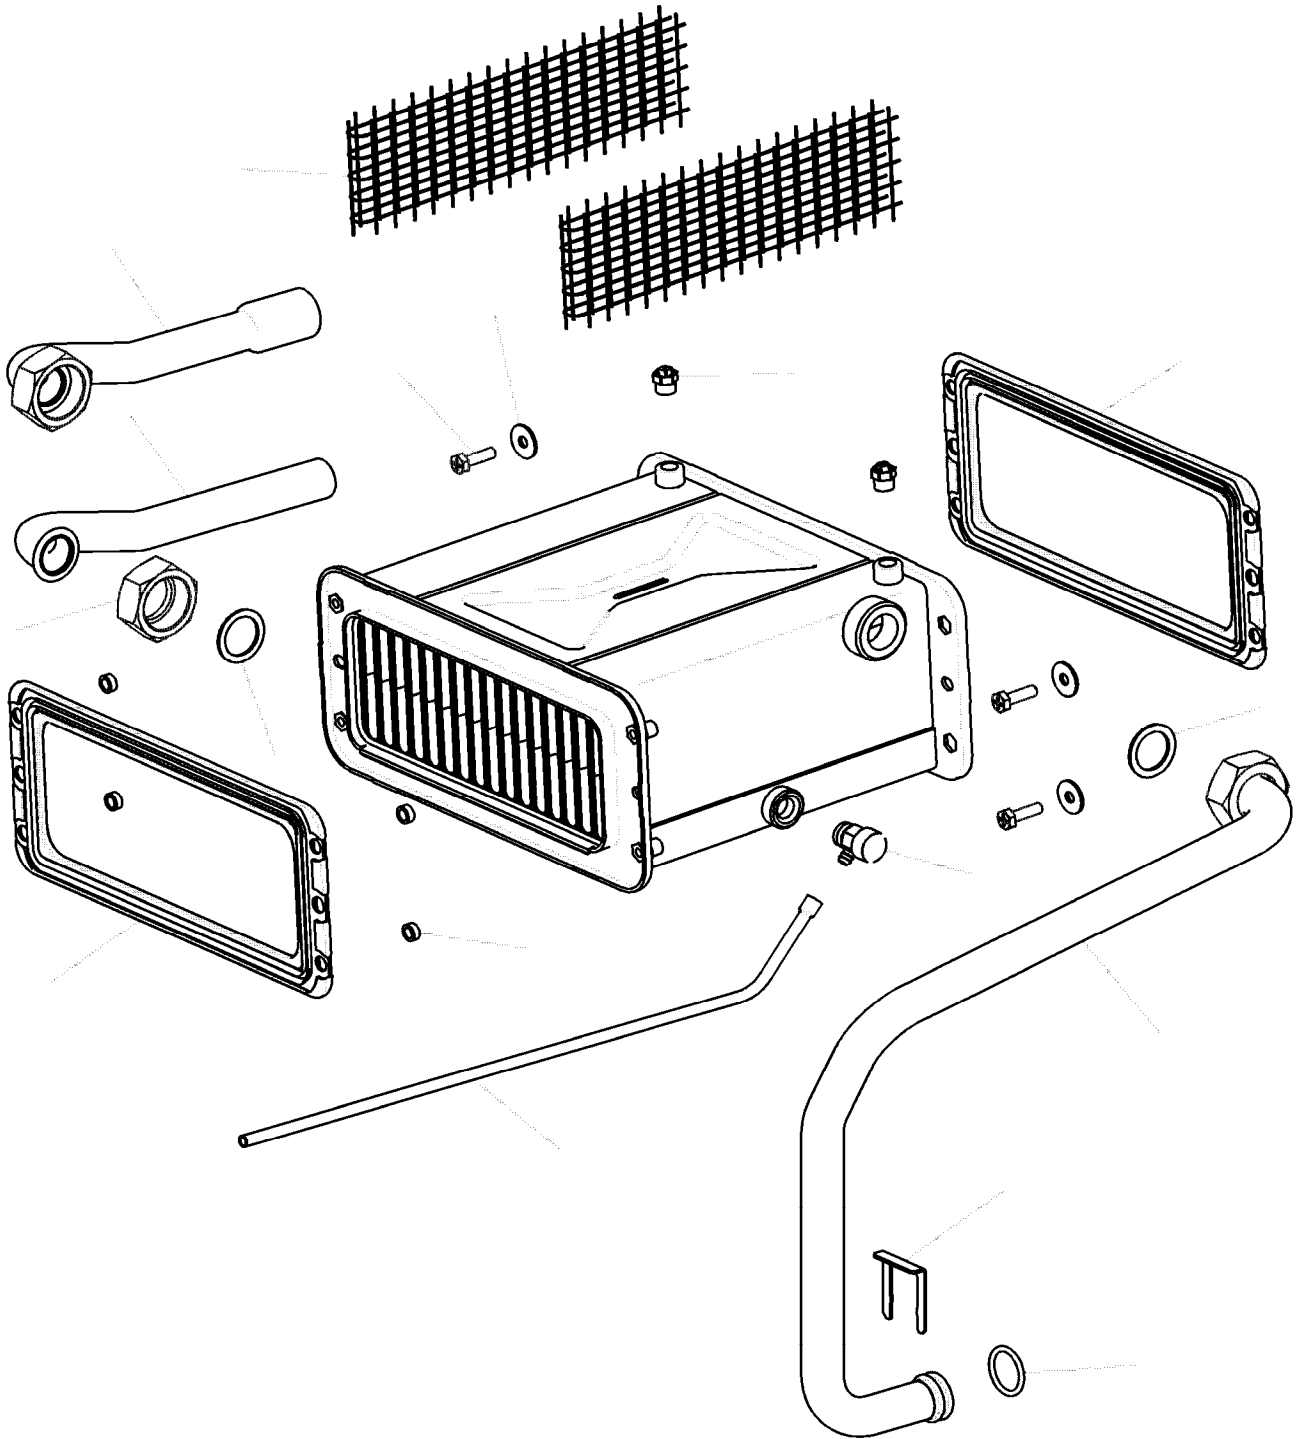

Spare parts list

6720900610.AA

Secondary HT Exchanger Assembly
D

GS Camray

8