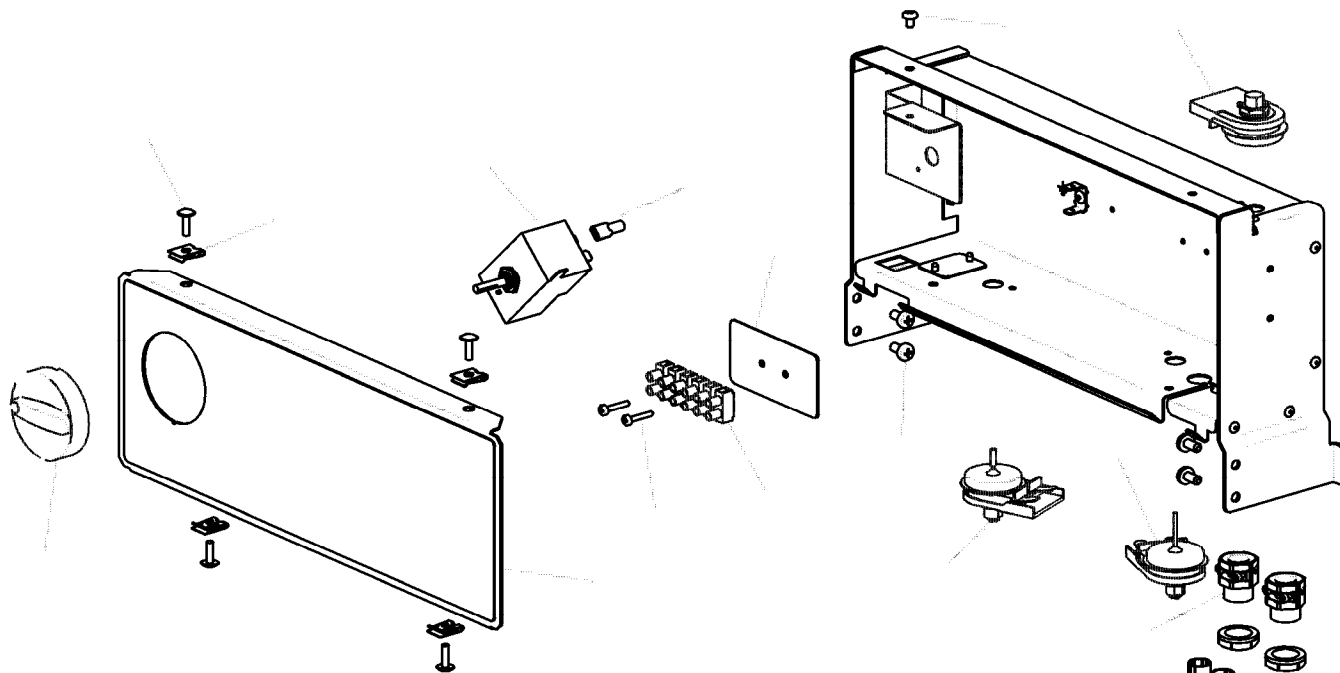

Spare parts list

6720900615.AA

Electrical Assembly
D

GS Camray

3