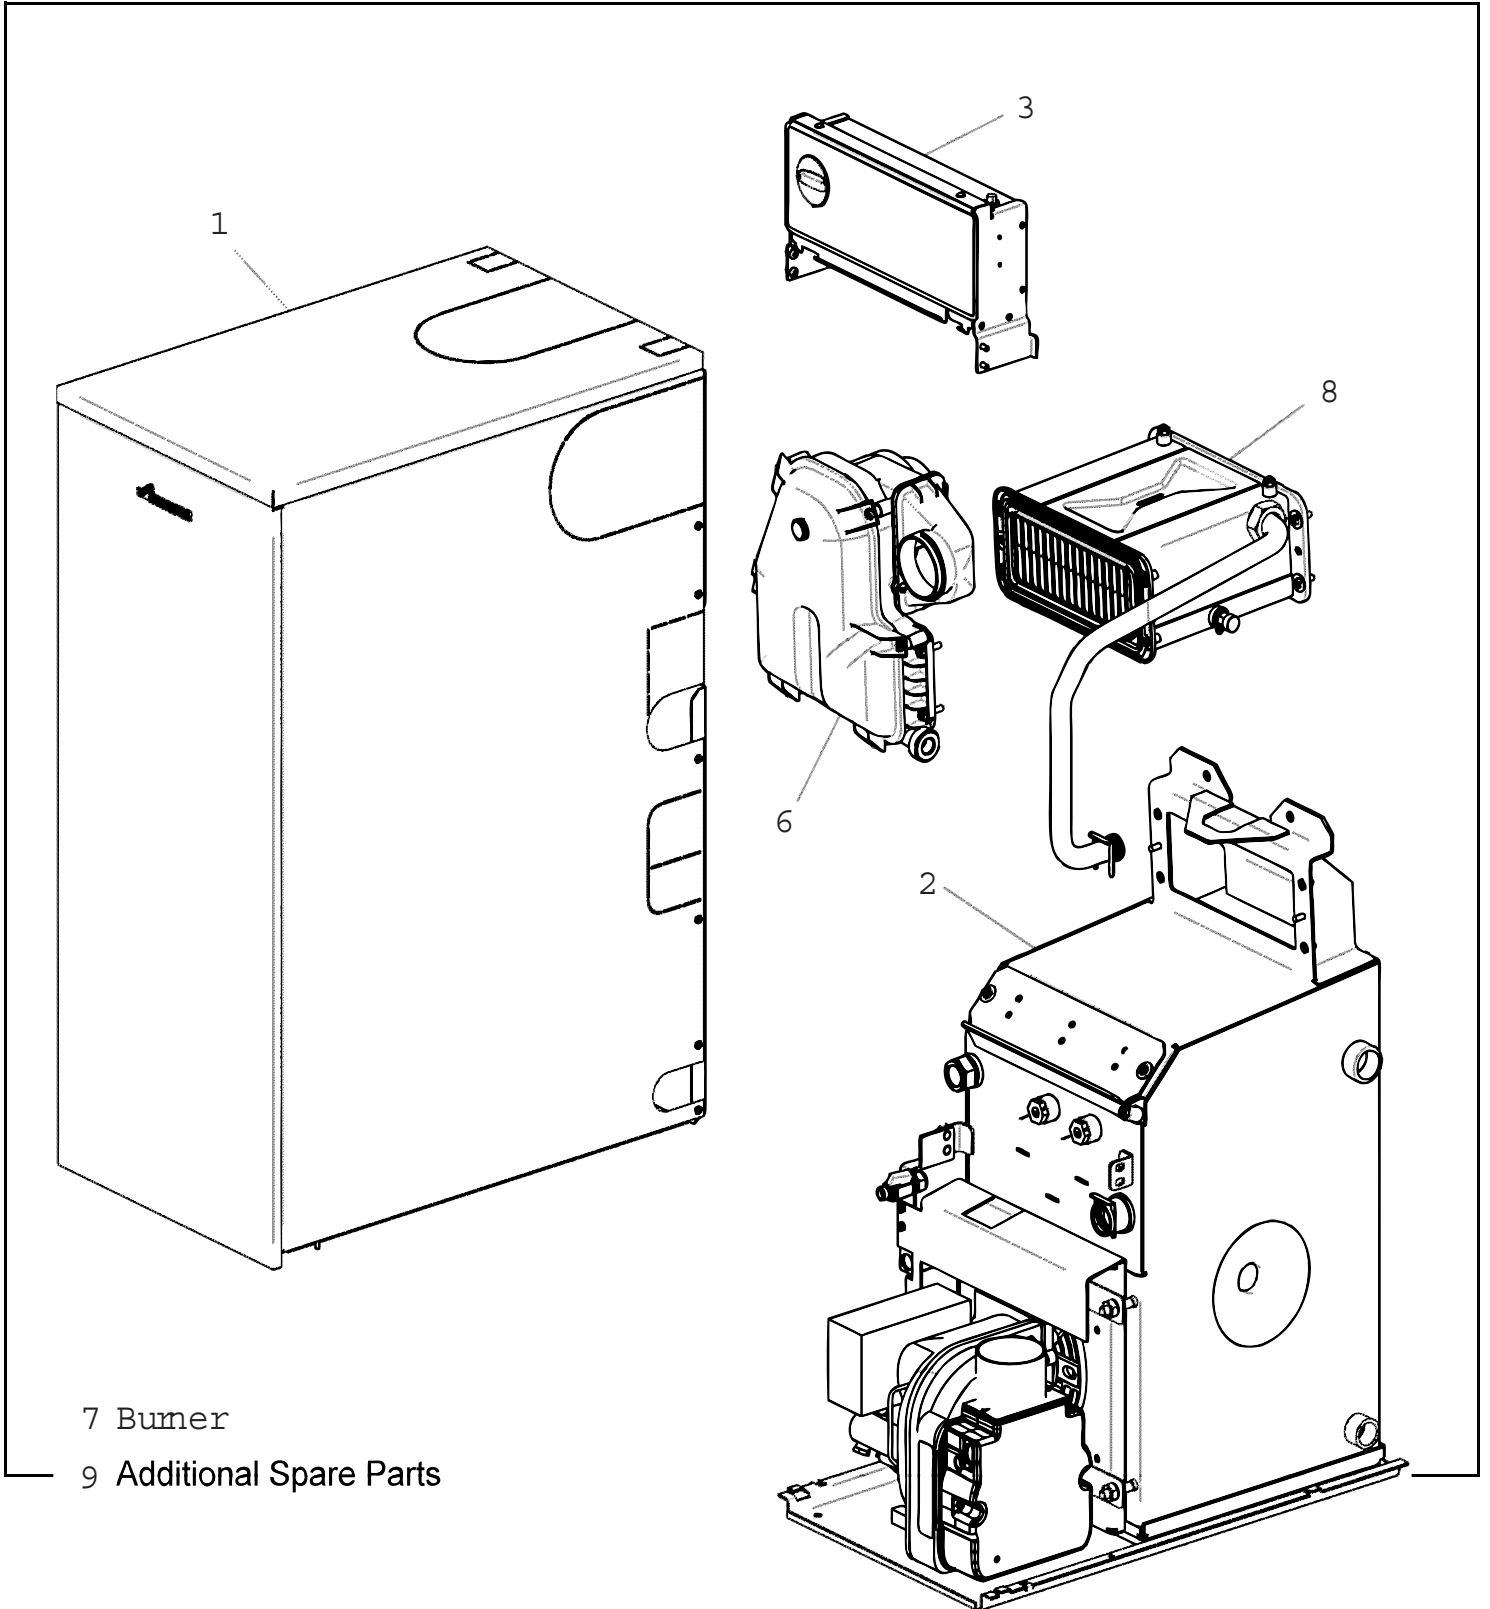

GREENSTAR CAMRAY UTILITY

7 Burner

9 Additional Spare Parts

Spare parts list

6720900622.AA

Cabinet Assembly
D

GS Camray

1