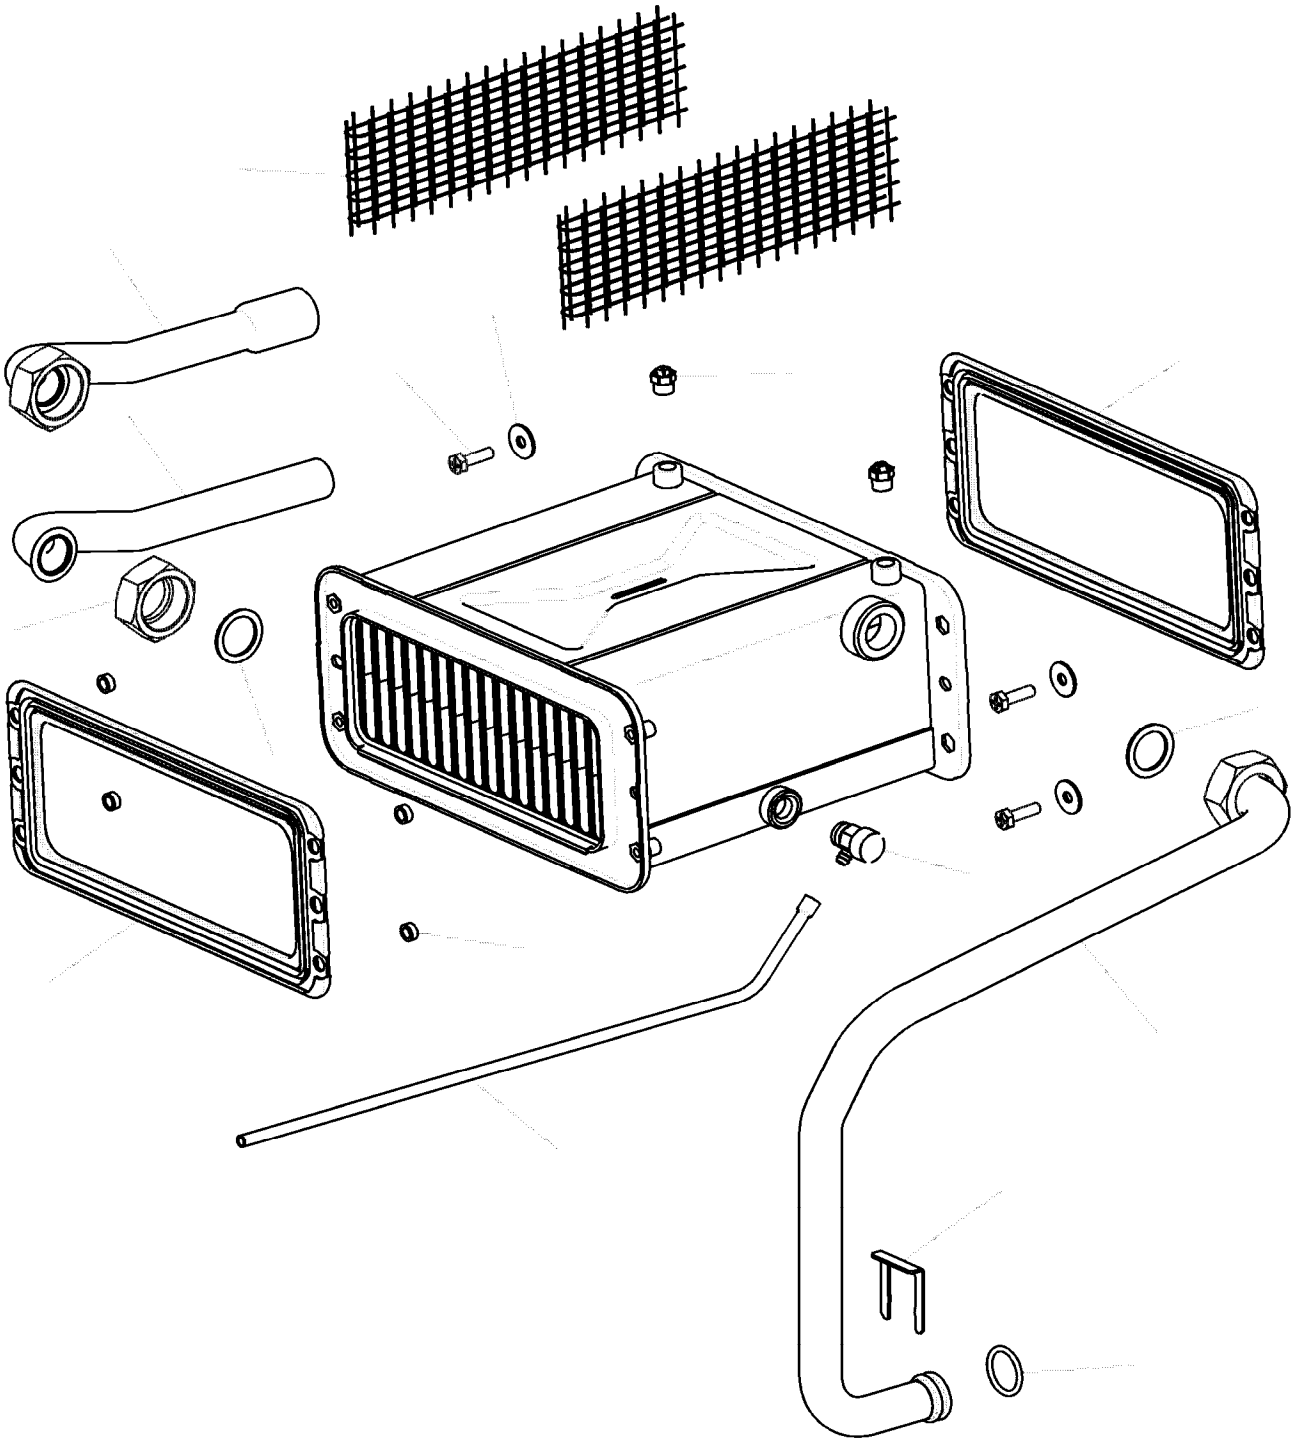

Spare parts list

6720900610.AA

Secondary HT Exchanger Assembly
D

GS Camray

8