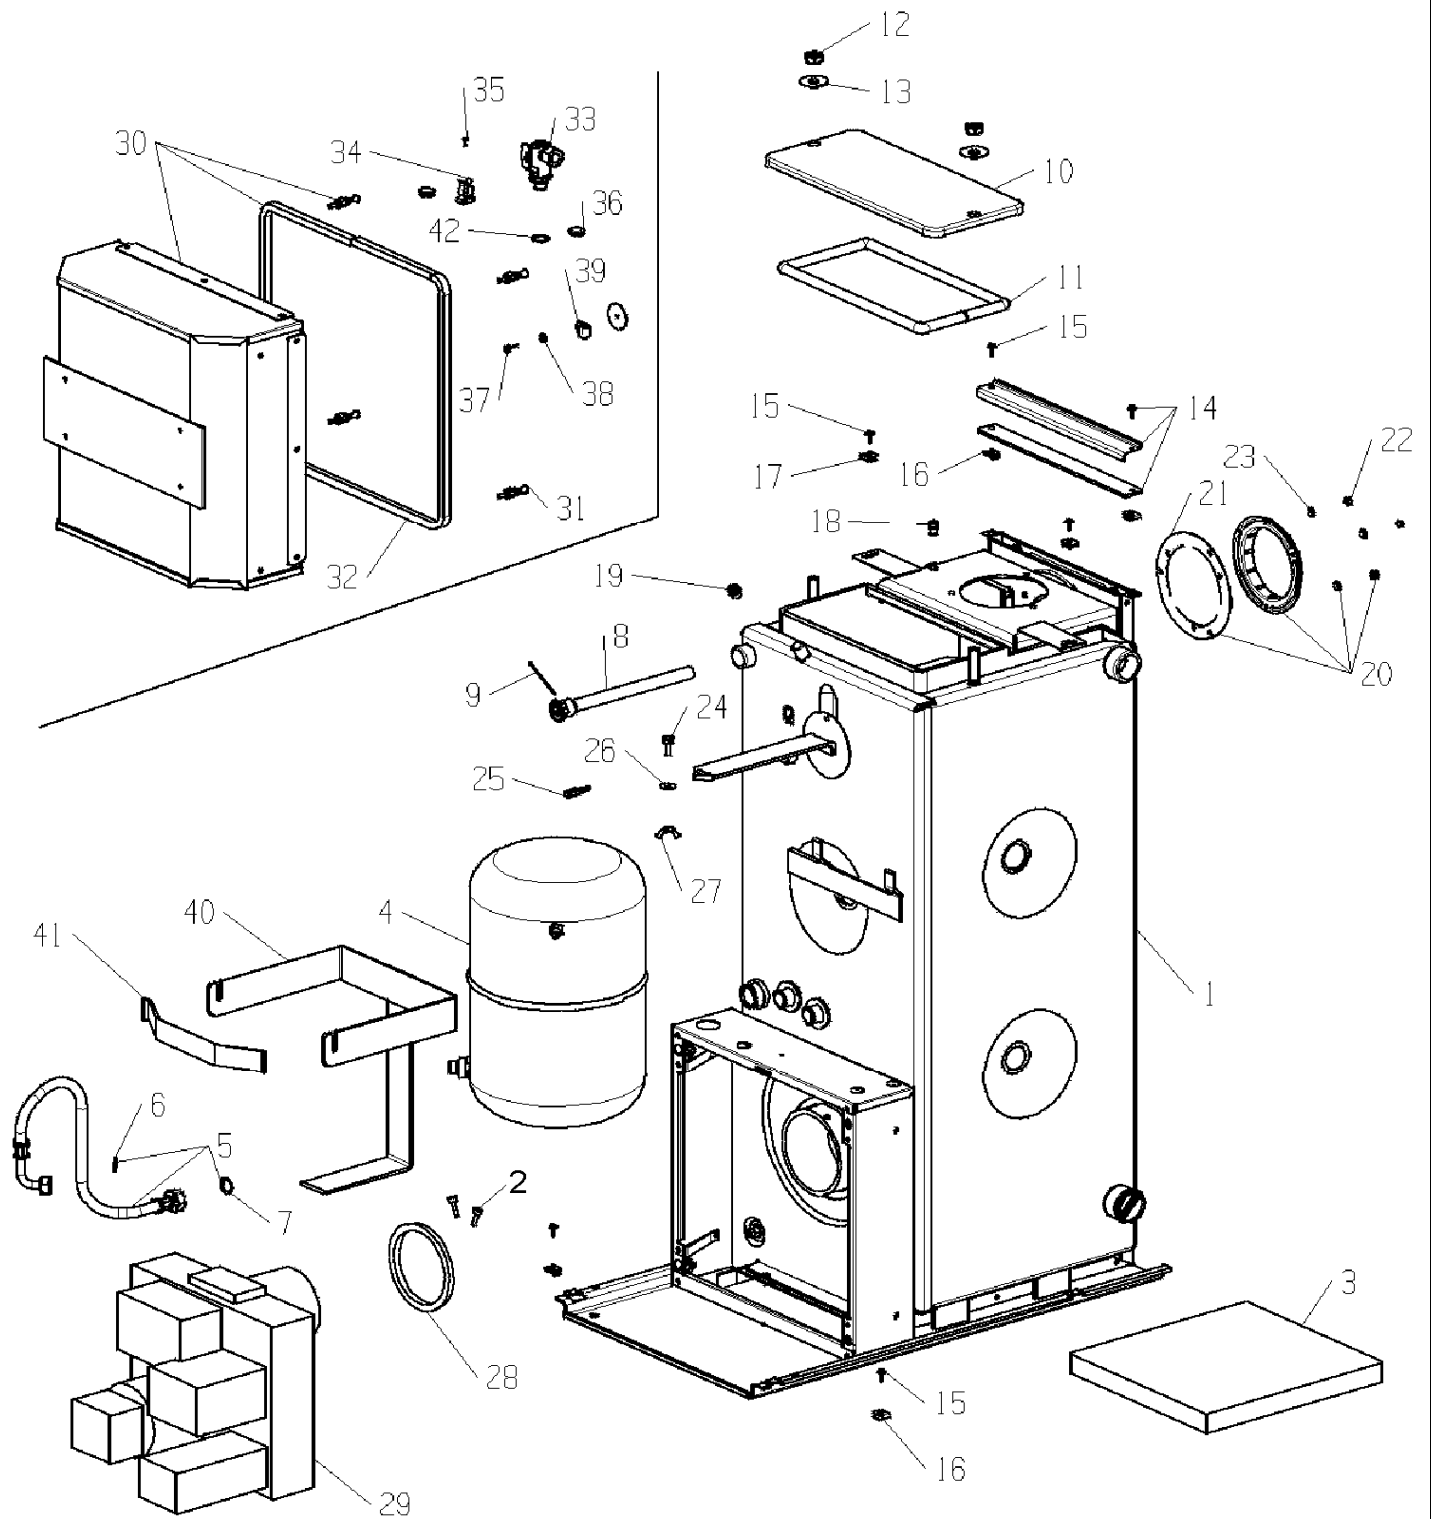

Spare parts list

6720900247.AA

Heat exchanger
D

15/19-RSO

2