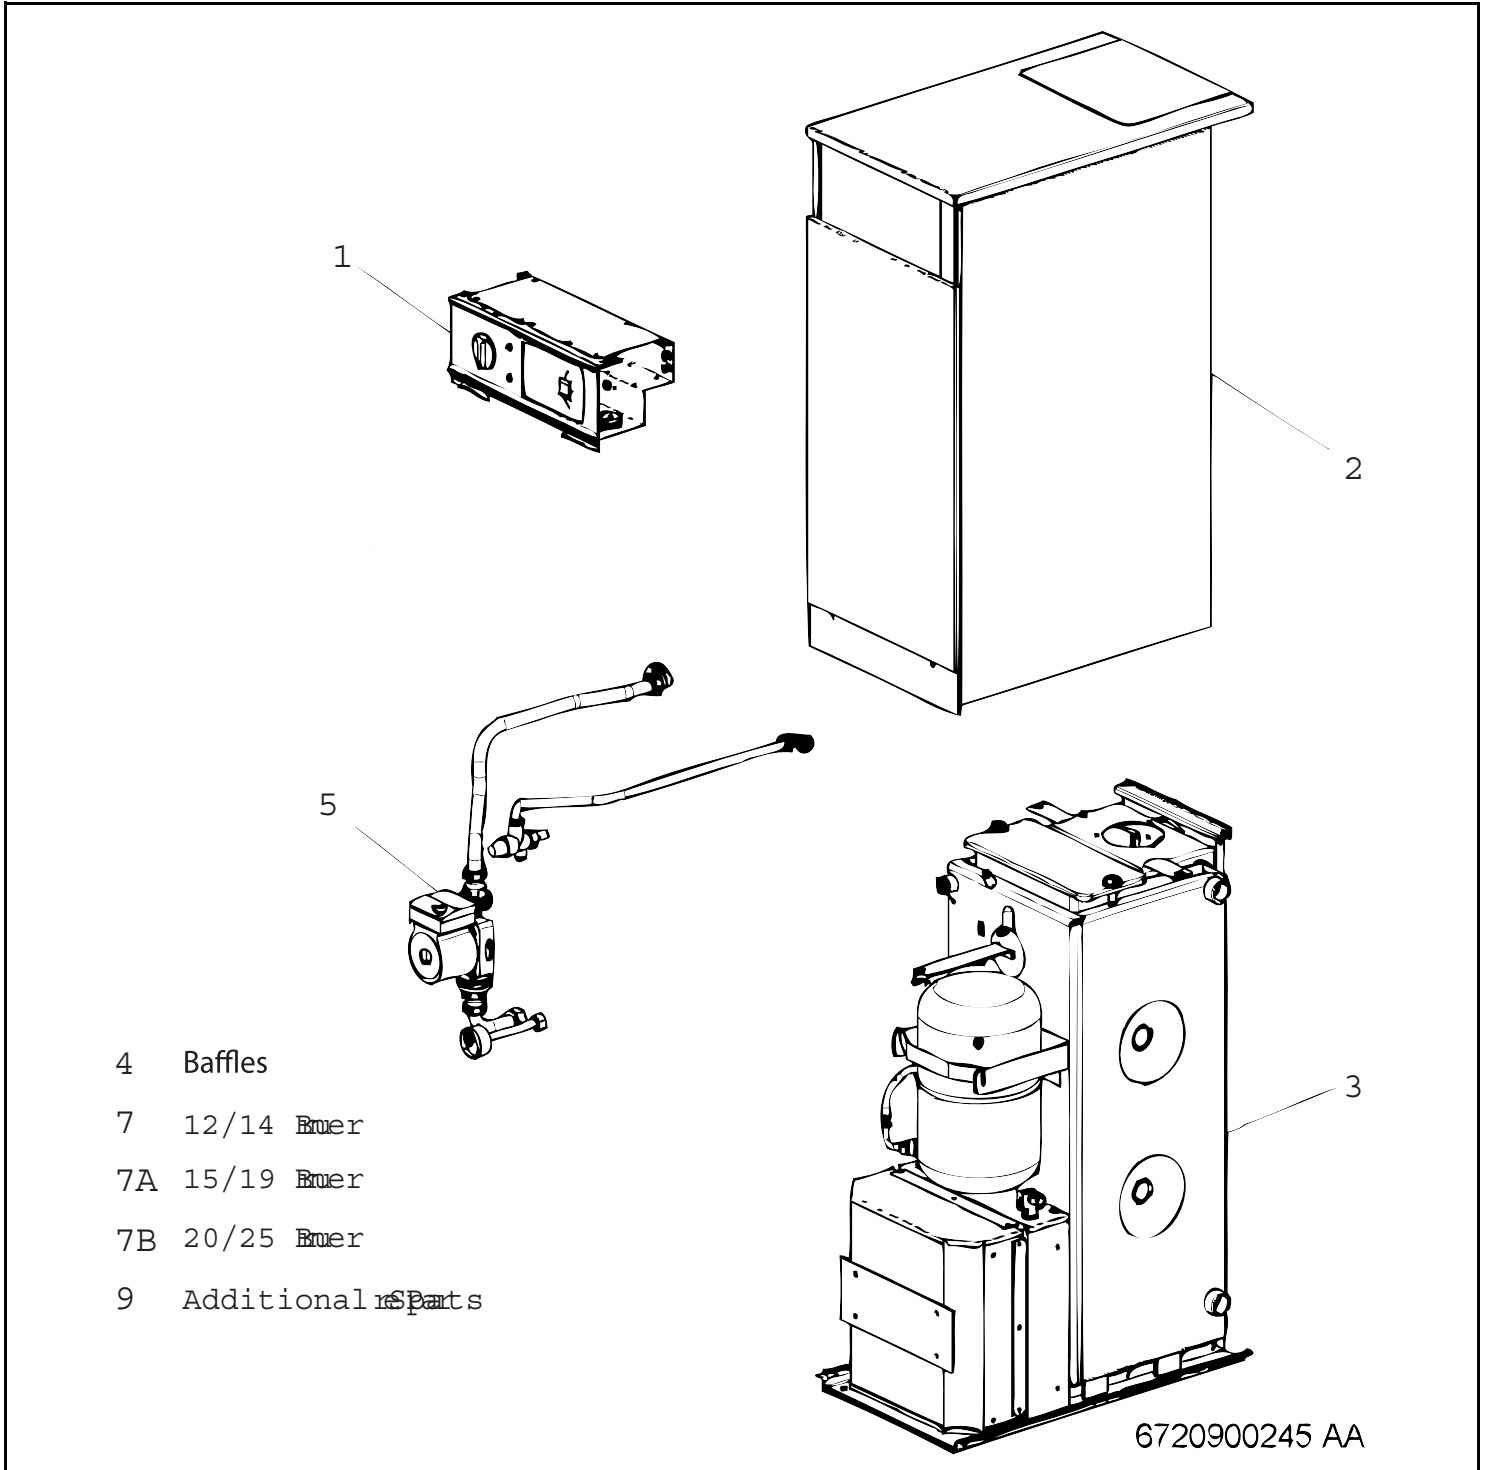

DANESMOOR 15/19-RSO-GB OIL SYS