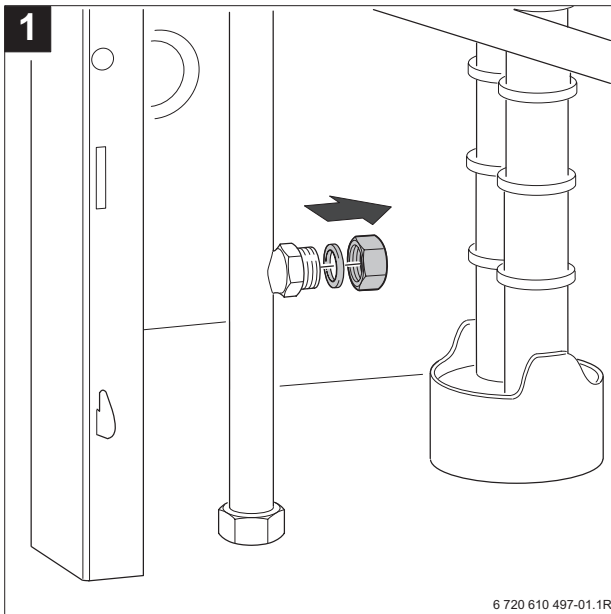

Nr. 868

7 719 002 090

**GREENSTAR HE system, ZB 7-27 HE system → ZSB 7-27 HE system
ZB 7-28 CS1 → ZSB 7-28 CS1**

6 720 610 664-00.1R

Important Notes

The appliance and its accessories may only be fitted by a competent person.

Please also observe the following:

- ▶ Follow the installation instructions for the appliance and the accessories used.

Only remove the plug and connect the additional cylinder flow pipe (as shown in figs. 1 and 2) if you wish to have a dedicated DHW flow pipe i.e. 2 flow pipes and 2 return pipes connecting to the boiler.