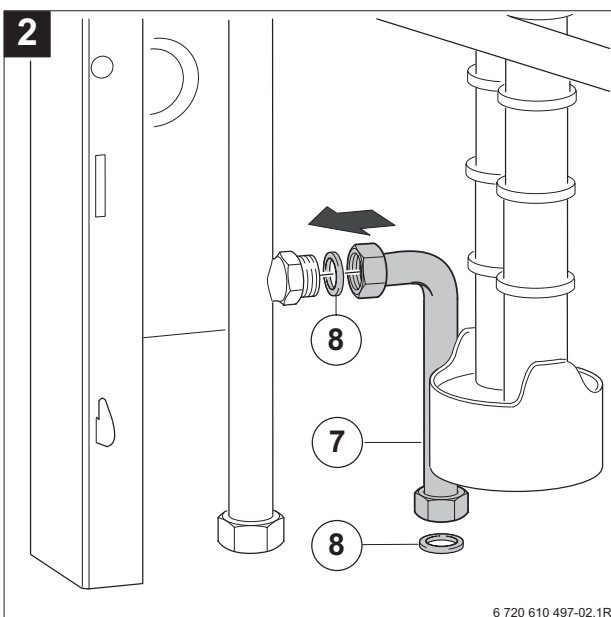

Nr. 868

7 719 002 090

**GREENSTAR HE system, ZB 7-27 HE system → ZSB 7-27 HE system
ZB 7-28 CS1 → ZSB 7-28 CS1**

6 720 610 664-00.1R

Important Notes

The appliance and its accessories may only be fitted by a competent person.

Please also observe the following:

- ▶ Follow the installation instructions for the appliance and the accessories used.

Only remove the plug and connect the additional cylinder flow pipe (as shown in figs. 1 and 2) if you wish to have a dedicated DHW flow pipe i.e. 2 flow pipes and 2 return pipes connecting to the boiler.