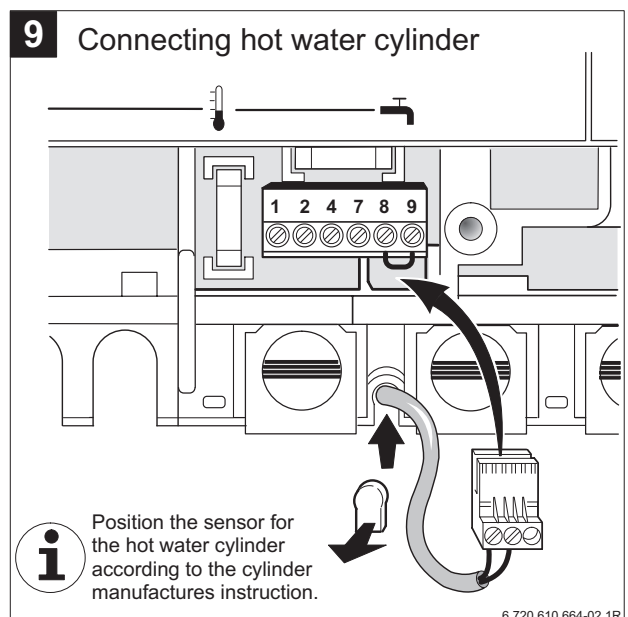

Nr. 868

7 719 002 090

**GREENSTAR HE system, ZB 7-27 HE system → ZSB 7-27 HE system
ZB 7-28 CS1 → ZSB 7-28 CS1**

6 720 610 664-00.1R

Important Notes

The appliance and its accessories may only be fitted by a competent person.

Please also observe the following:

- ▶ Follow the installation instructions for the appliance and the accessories used.

Only remove the plug and connect the additional cylinder flow pipe (as shown in figs. 1 and 2) if you wish to have a dedicated DHW flow pipe i.e. 2 flow pipes and 2 return pipes connecting to the boiler.