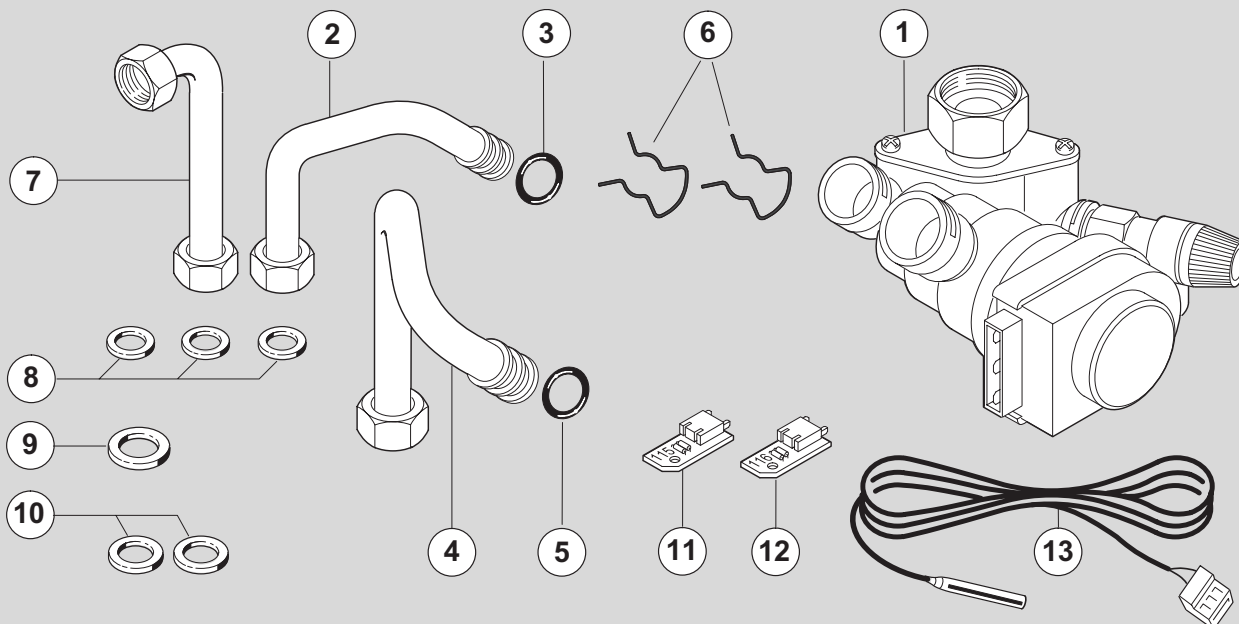

Nr. 868

7 719 002 090

**GREENSTAR HE system, ZB 7-27 HE system → ZSB 7-27 HE system
ZB 7-28 CS1 → ZSB 7-28 CS1**

6 720 610 664-00.1R

Important Notes

The appliance and its accessories may only be fitted by a competent person.

Please also observe the following:

- ▶ Follow the installation instructions for the appliance and the accessories used.

Only remove the plug and connect the additional cylinder flow pipe (as shown in figs. 1 and 2) if you wish to have a dedicated DHW flow pipe i.e. 2 flow pipes and 2 return pipes connecting to the boiler.