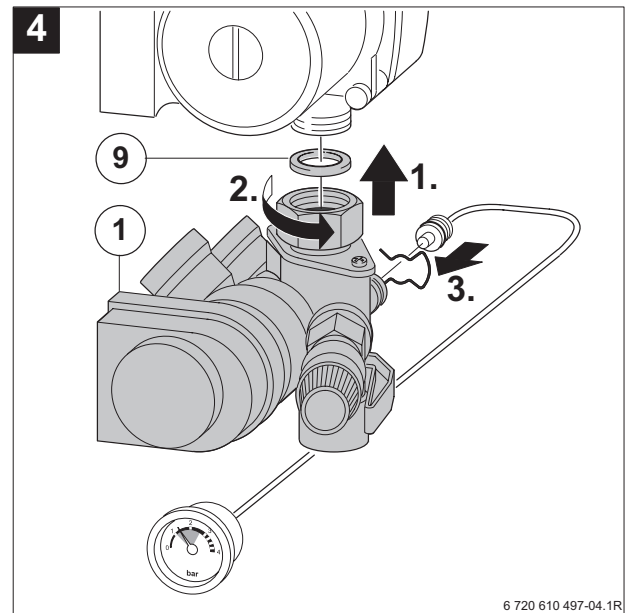

Nr. 868

7 719 002 090

**GREENSTAR HE system, ZB 7-27 HE system → ZSB 7-27 HE system
ZB 7-28 CS1 → ZSB 7-28 CS1**

6 720 610 664-00.1R

Important Notes

The appliance and its accessories may only be fitted by a competent person.

Please also observe the following:

- ▶ Follow the installation instructions for the appliance and the accessories used.

Only remove the plug and connect the additional cylinder flow pipe (as shown in figs. 1 and 2) if you wish to have a dedicated DHW flow pipe i.e. 2 flow pipes and 2 return pipes connecting to the boiler.