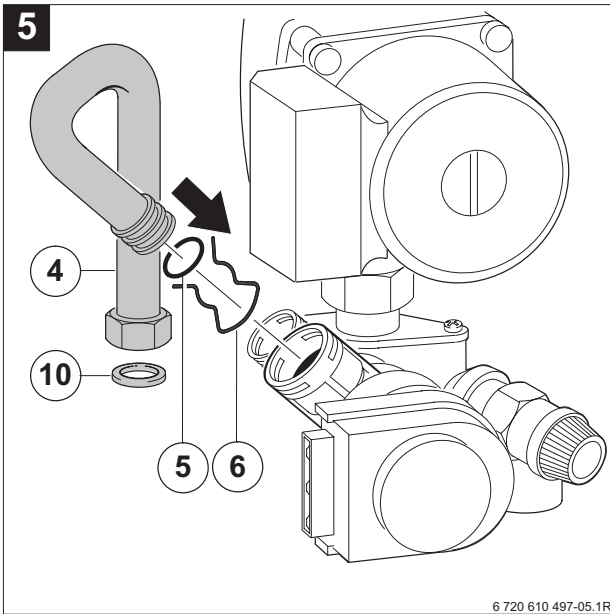

Nr. 868

7 719 002 090

**GREENSTAR HE system, ZB 7-27 HE system → ZSB 7-27 HE system
ZB 7-28 CS1 → ZSB 7-28 CS1**

6 720 610 664-00.1R

Important Notes

The appliance and its accessories may only be fitted by a competent person.

Please also observe the following:

- ▶ Follow the installation instructions for the appliance and the accessories used.

Only remove the plug and connect the additional cylinder flow pipe (as shown in figs. 1 and 2) if you wish to have a dedicated DHW flow pipe i.e. 2 flow pipes and 2 return pipes connecting to the boiler.