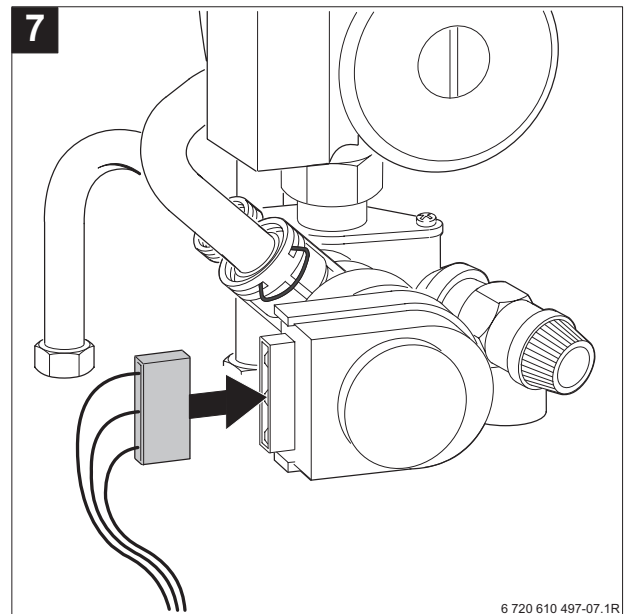

Nr. 868

7 719 002 090

**GREENSTAR HE system, ZB 7-27 HE system → ZSB 7-27 HE system
ZB 7-28 CS1 → ZSB 7-28 CS1**

6 720 610 664-00.1R

Important Notes

The appliance and its accessories may only be fitted by a competent person.

Please also observe the following:

- ▶ Follow the installation instructions for the appliance and the accessories used.

Only remove the plug and connect the additional cylinder flow pipe (as shown in figs. 1 and 2) if you wish to have a dedicated DHW flow pipe i.e. 2 flow pipes and 2 return pipes connecting to the boiler.