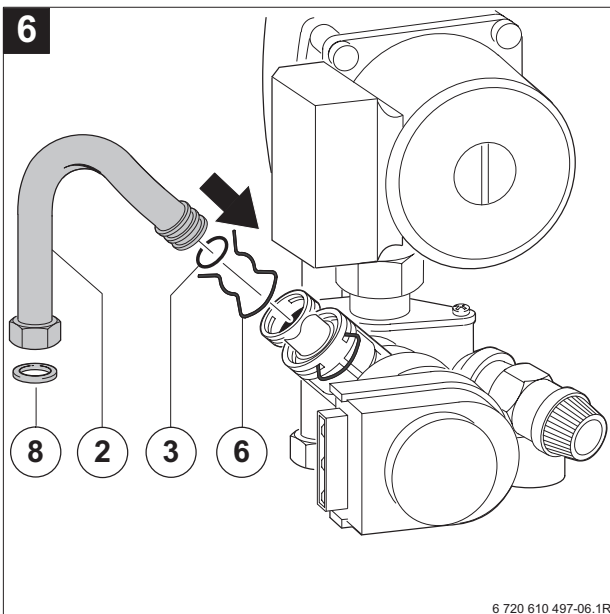

Nr. 868

7 719 002 090

**GREENSTAR HE system, ZB 7-27 HE system → ZSB 7-27 HE system
ZB 7-28 CS1 → ZSB 7-28 CS1**

6 720 610 664-00.1R

Important Notes

The appliance and its accessories may only be fitted by a competent person.

Please also observe the following:

- ▶ Follow the installation instructions for the appliance and the accessories used.

Only remove the plug and connect the additional cylinder flow pipe (as shown in figs. 1 and 2) if you wish to have a dedicated DHW flow pipe i.e. 2 flow pipes and 2 return pipes connecting to the boiler.