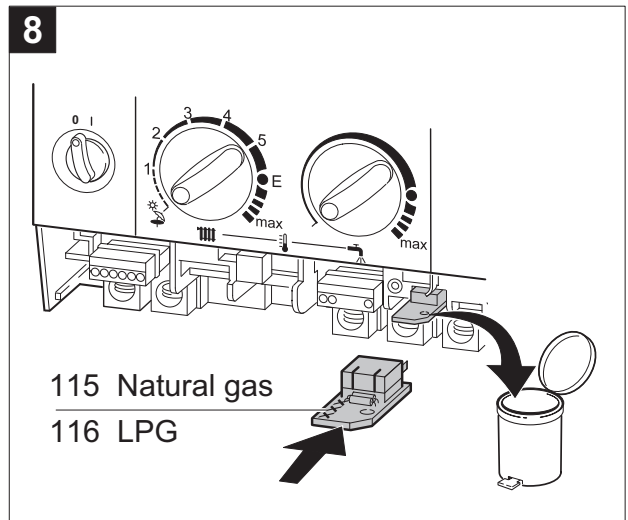

Nr. 868

7 719 002 090

**GREENSTAR HE system, ZB 7-27 HE system → ZSB 7-27 HE system
ZB 7-28 CS1 → ZSB 7-28 CS1**

6 720 610 664-00.1R

Important Notes

The appliance and its accessories may only be fitted by a competent person.

Please also observe the following:

- ▶ Follow the installation instructions for the appliance and the accessories used.

Only remove the plug and connect the additional cylinder flow pipe (as shown in figs. 1 and 2) if you wish to have a dedicated DHW flow pipe i.e. 2 flow pipes and 2 return pipes connecting to the boiler.