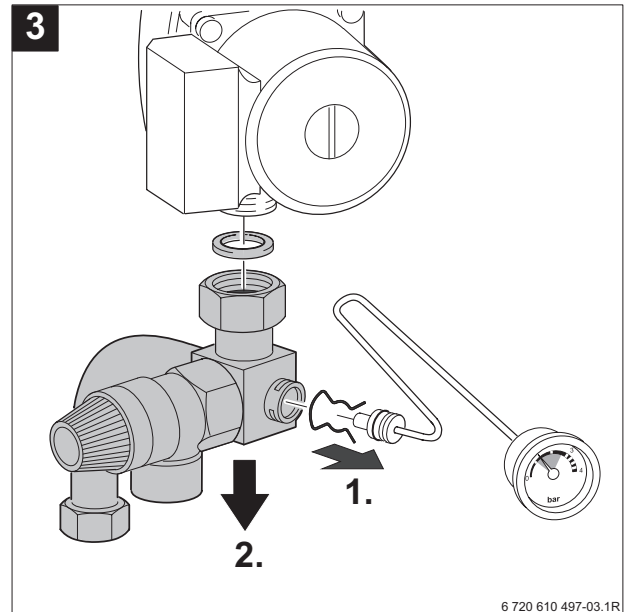

Nr. 868

7 719 002 090

**GREENSTAR HE system, ZB 7-27 HE system → ZSB 7-27 HE system
ZB 7-28 CS1 → ZSB 7-28 CS1**

6 720 610 664-00.1R

Important Notes

The appliance and its accessories may only be fitted by a competent person.

Please also observe the following:

- ▶ Follow the installation instructions for the appliance and the accessories used.

Only remove the plug and connect the additional cylinder flow pipe (as shown in figs. 1 and 2) if you wish to have a dedicated DHW flow pipe i.e. 2 flow pipes and 2 return pipes connecting to the boiler.