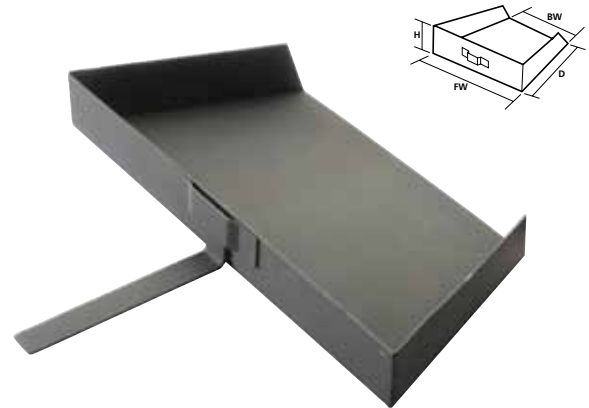

Milner ashpan

	Milner Size	FW	BW	H	D
4342	16"	332mm (13")	230mm (9")	51mm (2")	178mm (7")
4343	18"	382mm (15")	255mm (10")	51mm (2")	178mm (7")