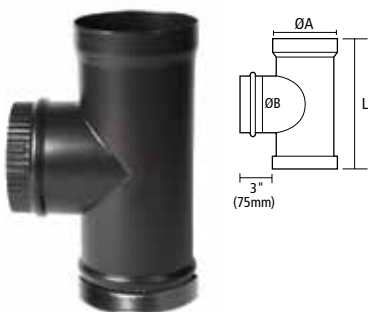

Tee piece with end cap

		90°	ØA	ØB	L
Ø5"	Matt black	4516	5" 127mm	5" 127mm	12" 305mm
Ø6"	Matt black	4616	6" 152mm	6" 152mm	12" 305mm
Ø7"	Matt black	4716	7" 178mm	7" 178mm	14" 357mm
Ø8"	Matt black	4816	8" 203mm	8" 203mm	15" 380mm