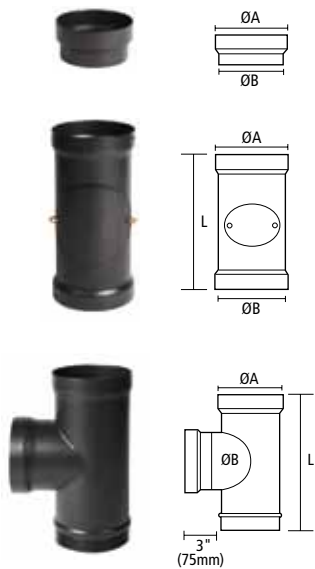

ØA	ØB	L
1' straight with door	Matt black	4508	5" (130mm)	5" (130mm)	1' (306mm)
2' straight with door	Matt black	4509	5" (130mm)	5" (130mm)	2' (612mm)
3' straight with door	Matt black	4510	5" (130mm)	5" (130mm)	3' (918mm)
90° tee with end cap	Matt black	4517	5" (130mm)	5" (130mm)	1' (306mm)
1' straight with door	Matt black	4625	7" (183mm)	7" (183mm)	1' (306mm)
2' straight with door	Matt black	4626	7" (183mm)	7" (183mm)	2' (612mm)
3' straight with door	Matt black	4627	7" (183mm)	7" (183mm)	3' (918mm)
90° tee with end cap	Matt black	4617	6" (153mm)	6" (153mm)	1' (306mm)

			ØA	ØB
Cut length adaptor	Matt black	AFADAPT150	6 1/8" (155mm)	4 7/16" (115mm)

			ØA	ØB
Cut length adaptor for Elegance 200 Series only	Matt black	YM-EL200ADAPT	6 1/8" (155mm)	5 1/16" (138mm)