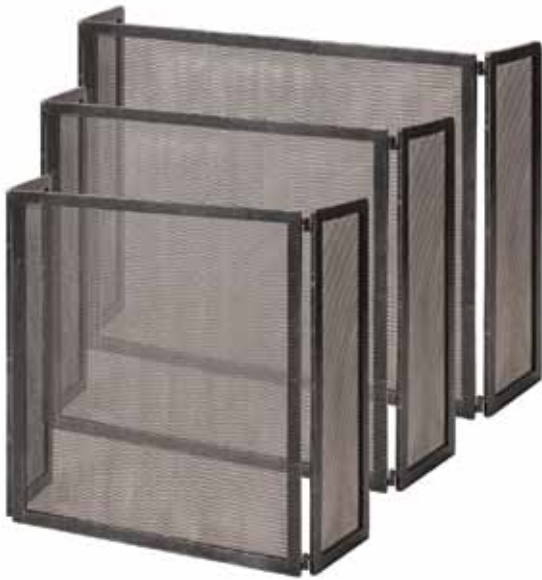

Stove and fireplace accessories

Wrought Iron fire screen

	W	H	SPW (side panel width)
5313	560mm (22")	610mm (24")	200mm (7 7/8")
5314	660mm (26")	610mm (24")	200mm (7 7/8")
5315	760mm (30")	610mm (24")	200mm (7 7/8")