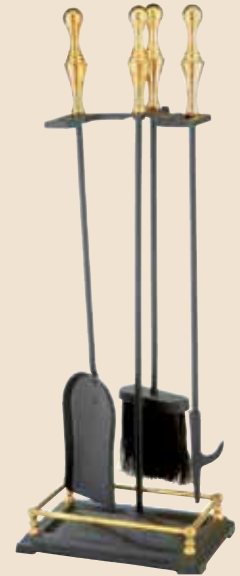

# Fire Tools and Sets

4pc brass tool set

4251 408mm (16")

3pc brass tool set

4400 635mm (25")

4pc Hexagon top tool set  
Chrome/Brass

4449 685mm (27")

3pc black/brass tool set