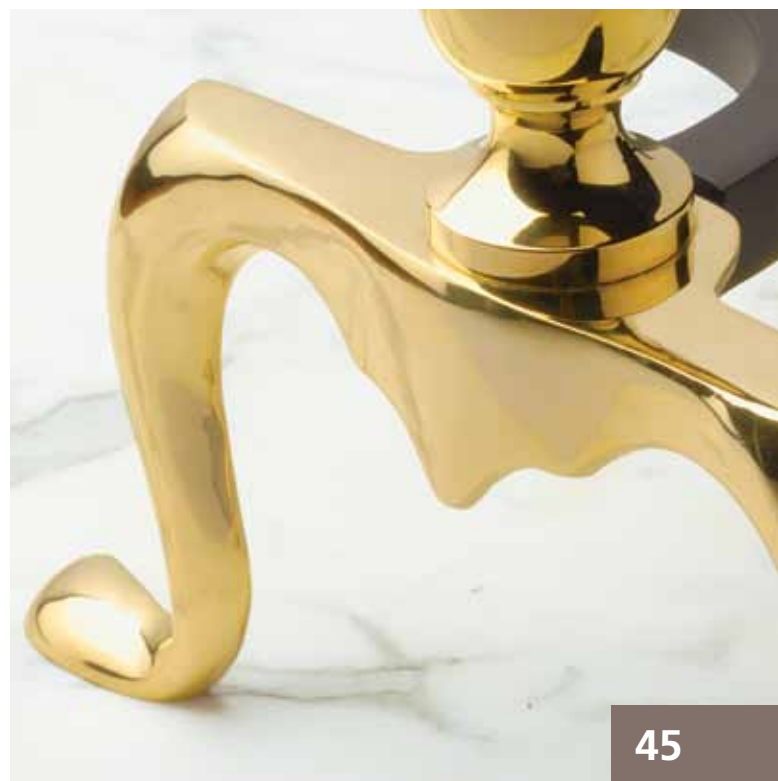

3139		
W	H	D
254mm (10"	432mm (17"	457mm (18"