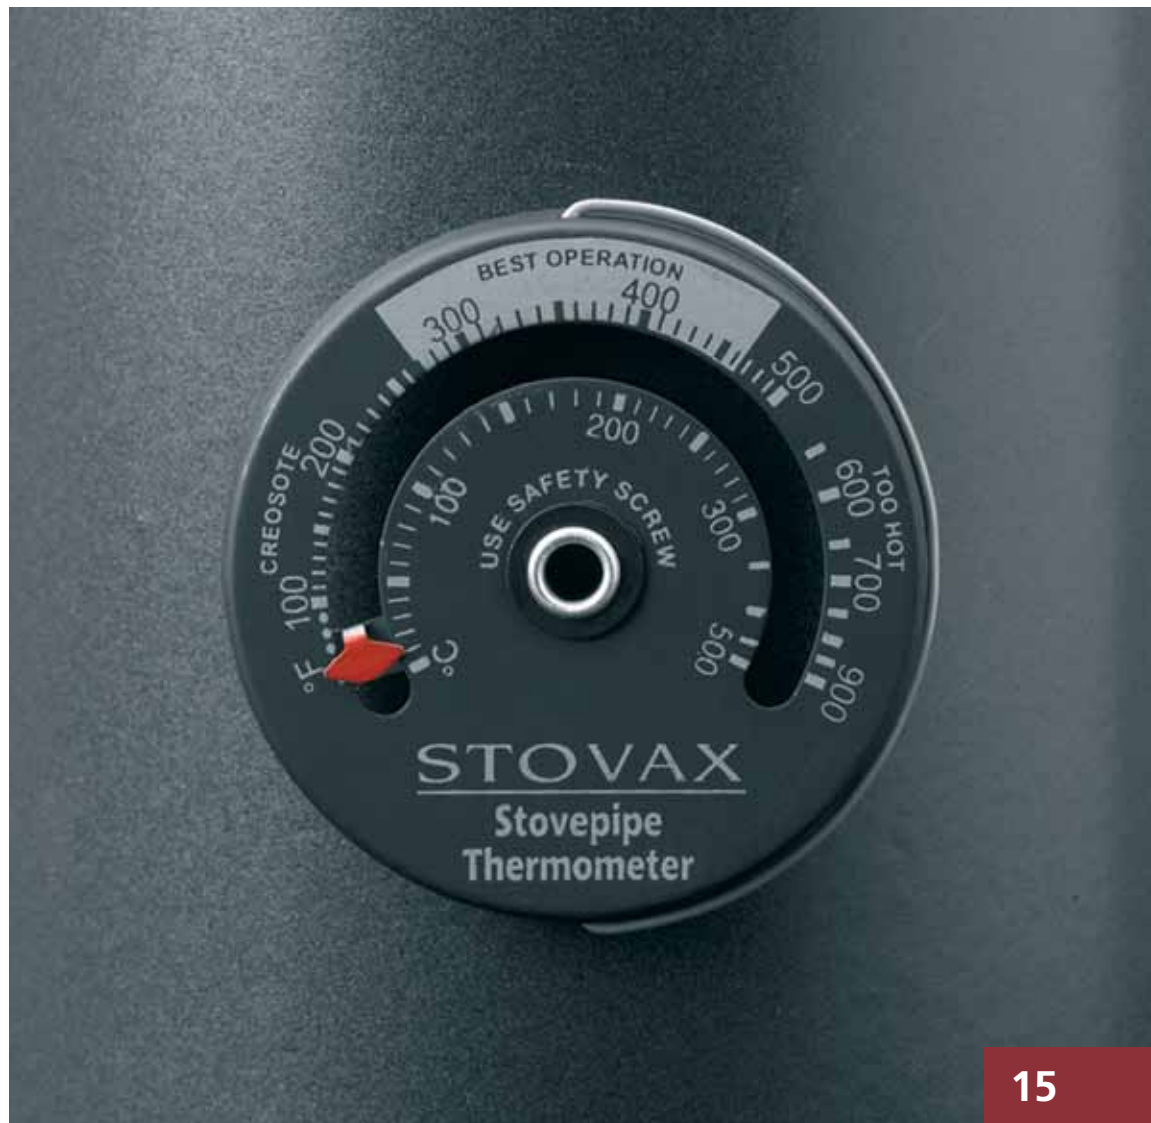

Air vents and enamelled flue pipe

Louvred vent

4234 Brass	
5047 Polished Steel	
5048 Brushed Steel	
5050 White	
W	H
241mm (9½")	89mm (3½")

Hit & miss vent

4124 - 4125 Brass		
	W	H
4124	241mm (9½")	89mm (3½")
4125	241mm (9½")	165mm (6½")

Flue dampers

3060 - 3063 & 3068	
	Ø
3060	125mm (5")
3061	150mm (6")
3062	175mm (7")
3063	200mm (8")
3068	100mm (4")

Flue collars

2038 - 2041	
	Ø
2038	125mm (5")
2039	150mm (6")
2040	175mm (7")
2041	200mm (8")

Plain vent Brass

4126	
W	H
241mm (9½")	89mm (3½")

Magnetic flue pipe thermometer

3046