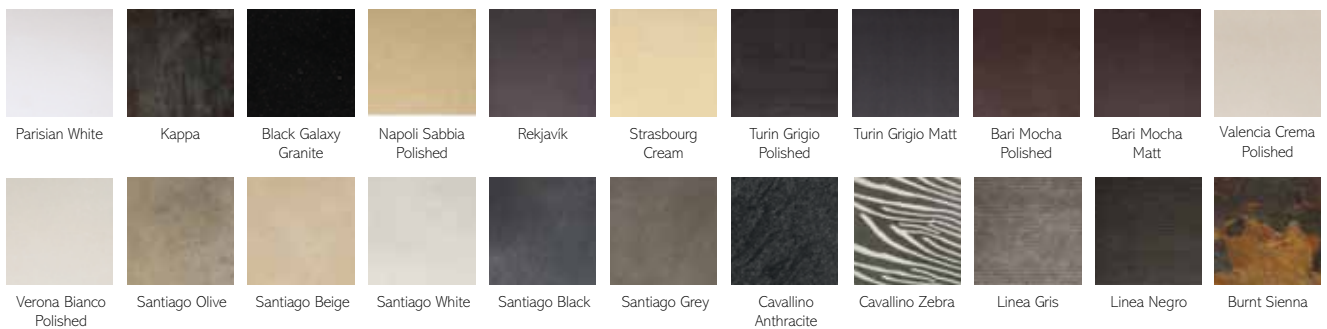

Exclusive Fireplace Surround Packages

A bespoke collection of Ceramic & Natural Stone tiles to enhance and complement your Stovax fire.

The space in which you live is an expression of your individual style - and at the very heart of your home is the fireplace. It is a focal point that not only extends the warmest of welcomes to your family and friends, and the one around which they will gather naturally, but it also offers you the opportunity to make a design statement that marks out the room even when the fire is not lit.

Many of Stovax's contemporary fires, are designed to fit into an existing chimney breast or specially built studwork structure.

Accordingly, the wall itself can be used to enhance still further the impressive appliance you have already chosen. This unique collection of 22 ceramic and natural stone tiles has been carefully selected to help you create your ultimate look. Please ask your Stovax retailer for details or download the complete brochure from www.stovax.com.

Riva Studio 3 Profil with Santiago White 60x30cm