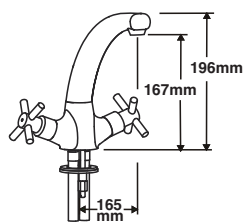

4P1042
Xia monobloc
dual flow sink mixer
cast spout