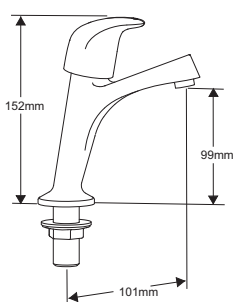

4P1121
Iconic single lever
monobloc sink mixer

4P1150
Galicenso straight
spout spring tap
sink mixer

4G4010
Haze dual control
monobloc sink mixer

4G4009
Haze high neck
sink taps (pair)

4G4011
Haze dual control
deck mounted
sink mixer