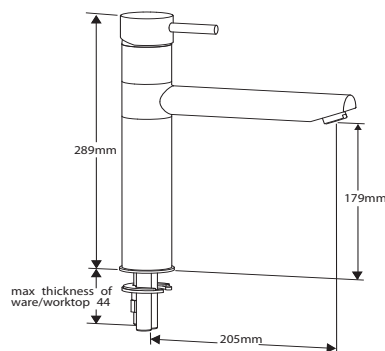

4P1101
Iconic dual control
monobloc sink mixer

4G4127
Ebro monobloc sink
mixer with swivel spout