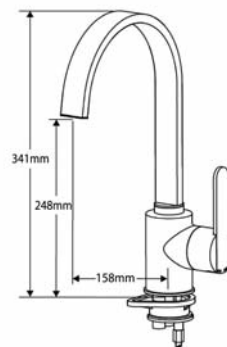

4P1121
Iconic single lever
monobloc sink mixer

4P1150
Galicenso straight
spout spring tap
sink mixer

4G4010
Haze dual control
monobloc sink mixer

4G4009
Haze high neck
sink taps (pair)

4G4011
Haze dual control
deck mounted
sink mixer