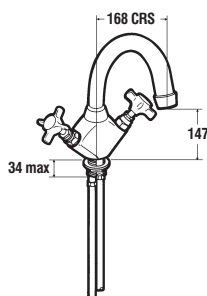

4P1041
Xia monobloc
dual flow sink mixer

4P1042
Xia monobloc
dual flow sink mixer
cast spout

4P1001
Zio single lever monobloc
mixer with pull out spray

4P1011
Zio single lever
monobloc sink mixer

4P1061/4P1063
Rune monobloc
dual flow sink mixer

452101
CD Monobloc sink mixer
dual flow tubular spout

484001
Sequel monobloc
sink mixer dual flow
tubular spout

486001
Sequel pillar mounted
sink mixer dual flow
tubular spout

485010
Sequel high neck
sink taps (pair)