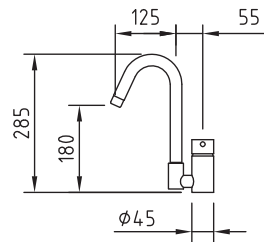

4G3180
Bermuda single lever
monobloc sink mixer