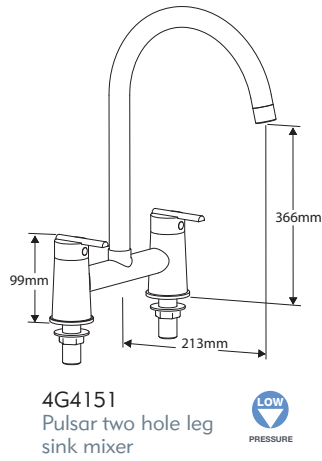

KITCHEN DIMENSIONS

4B8020/4B8021
3 Way Ceto
BRITA filter

4B8050
3 Way Strauna
BRITA filter

4G4151
Pulsar two hole leg
sink mixer

4G3154
Morea dual control
monobloc sink mixer

4G3110
Art Nouveau single lever
monobloc sink mixer