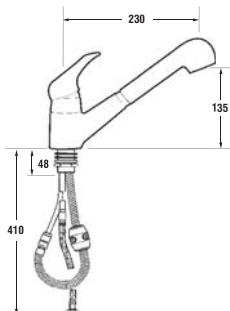

4P1001
Zio single lever monobloc
mixer with pull out spray