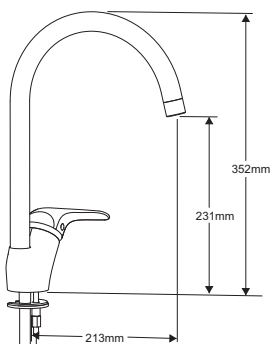

4G4066
Loko single lever
monobloc tubular spout
sink mixer