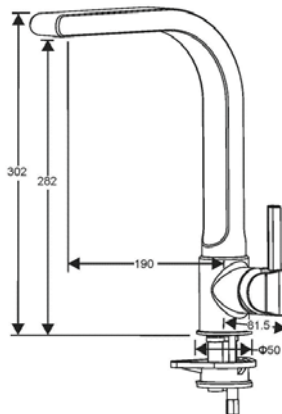

4P2006
Panacea single lever
monobloc sink