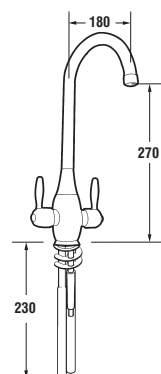

4G4098
Izzi single lever
monobloc sink mixer

4G4099
Izzi single lever monobloc
mixer cast spout

4P2006
Panacea single lever
monobloc sink

4G4127
Ebro monobloc sink
mixer with swivel spout

4P1101
Iconic dual control
monobloc sink mixer