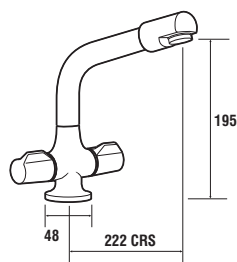

4P1041
Xia monobloc
dual flow sink mixer

4P1042
Xia monobloc
dual flow sink mixer
cast spout

4P1001
Zio single lever monobloc
mixer with pull out spray

4P1011
Zio single lever
monobloc sink mixer

4P1061/4P1063
Rune monobloc
dual flow sink mixer

452101
CD Monobloc sink mixer
dual flow tubular spout

484001
Sequel monobloc
sink mixer dual flow
tubular spout

486001
Sequel pillar mounted
sink mixer dual flow
tubular spout

485010
Sequel high neck
sink taps (pair)