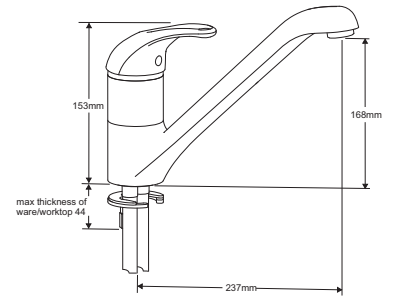

4G4099
Izzi single lever monobloc
mixer cast spout