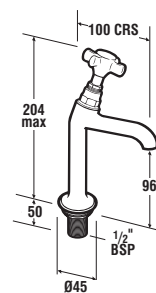

485010
Sequel high neck
sink taps (pair)