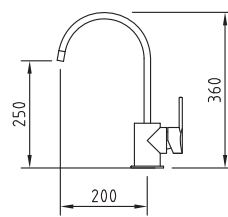

4G3135
Mikura single lever
monobloc sink mixer