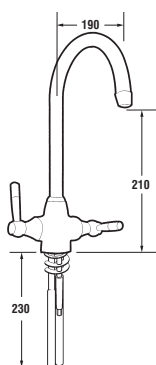

4P1041
Xia monobloc
dual flow sink mixer

4P1042
Xia monobloc
dual flow sink mixer
cast spout

4P1001
Zio single lever monobloc
mixer with pull out spray

4P1011
Zio single lever
monobloc sink mixer

4P1061/4P1063
Rune monobloc
dual flow sink mixer

452101
CD Monobloc sink mixer
dual flow tubular spout

484001
Sequel monobloc
sink mixer dual flow
tubular spout

486001
Sequel pillar mounted
sink mixer dual flow
tubular spout

485010
Sequel high neck
sink taps (pair)