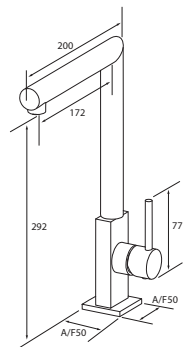

4G3065
Konik single lever
monobloc sink mixer