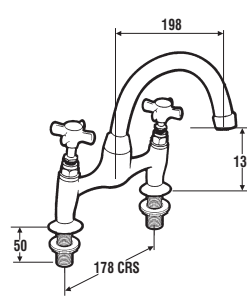

4P1041
Xia monobloc
dual flow sink mixer

4P1042
Xia monobloc
dual flow sink mixer
cast spout

4P1001
Zio single lever monobloc
mixer with pull out spray

4P1011
Zio single lever
monobloc sink mixer

4P1061/4P1063
Rune monobloc
dual flow sink mixer

452101
CD Monobloc sink mixer
dual flow tubular spout

484001
Sequel monobloc
sink mixer dual flow
tubular spout

486001
Sequel pillar mounted
sink mixer dual flow
tubular spout

485010
Sequel high neck
sink taps (pair)