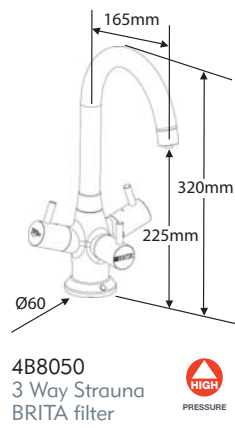

4B8050
3 Way Strauna
BRITA filter