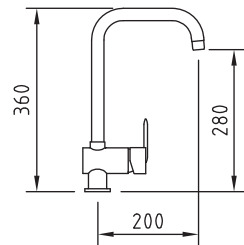

4G3194
Bahama single lever
monobloc sink mixer