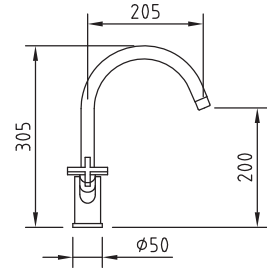

KITCHEN DIMENSIONS

4B8020/4B8021
3 Way Ceto
BRITA filter

4B8050
3 Way Strauna
BRITA filter

4G4151
Pulsar two hole leg
sink mixer

4G3154
Morea dual control
monobloc sink mixer

4G3110
Art Nouveau single lever
monobloc sink mixer