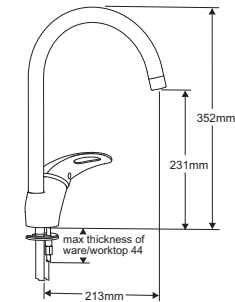

4G4098
Izzi single lever
monobloc sink mixer