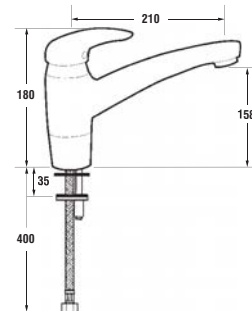

4P1011
Zio single lever
monobloc sink mixer