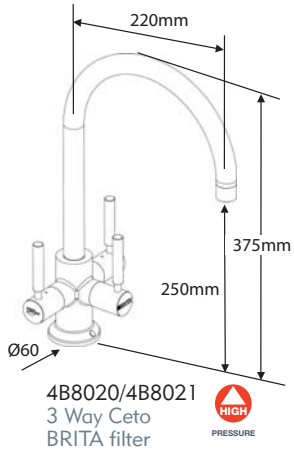

KITCHEN DIMENSIONS

4B8020/4B8021
3 Way Ceto
BRITA filter