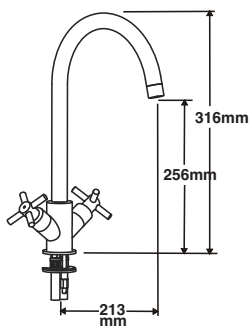

4K6007
Strata single lever
monobloc sink mixer

4G4066
Loko single lever
monobloc tubular spout
sink mixer

4L2109
Signia high neck
sink taps (pair)

4K4022
Visio single lever
monobloc sink mixer

4G4040
Rossi single lever
monobloc sink mixer
cast spout