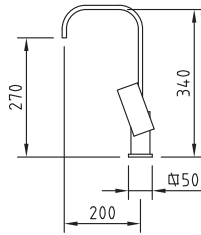

KITCHEN DIMENSIONS

4B8020/4B8021
3 Way Ceto
BRITA filter

4B8050
3 Way Strauna
BRITA filter

4G4151
Pulsar two hole leg
sink mixer

4G3154
Morea dual control
monobloc sink mixer

4G3110
Art Nouveau single lever
monobloc sink mixer