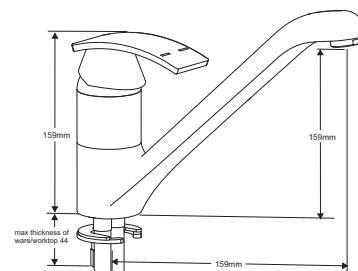

4K6007
Strata single lever
monobloc sink mixer

4G4066
Loko single lever
monobloc tubular spout
sink mixer

4L2109
Signia high neck
sink taps (pair)

4K4022
Visio single lever
monobloc sink mixer

4G4040
Rossi single lever
monobloc sink mixer
cast spout