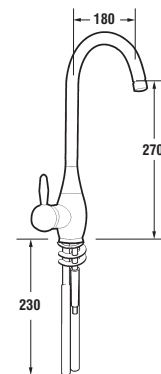

4G4098
Izzi single lever
monobloc sink mixer

4G4099
Izzi single lever monobloc
mixer cast spout

4P2006
Panacea single lever
monobloc sink

4G4127
Ebro monobloc sink
mixer with swivel spout

4P1101
Iconic dual control
monobloc sink mixer