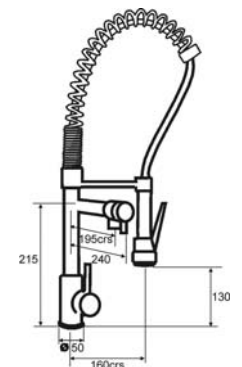

4P1150
Galicenso straight
spout spring tap
sink mixer