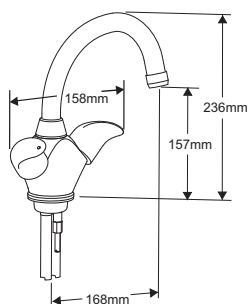

4P2006
Panacea single lever
monobloc sink

4G4010
Haze dual control
monobloc sink mixer