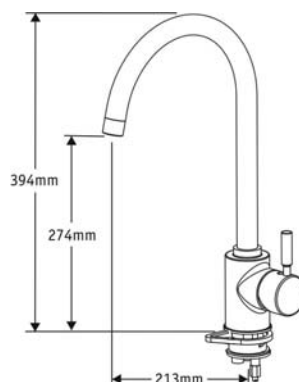

4K4022
Visio single lever
monobloc sink mixer