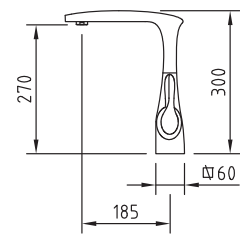

KITCHEN DIMENSIONS

4B8020/4B8021
3 Way Ceto
BRITA filter

4B8050
3 Way Strauna
BRITA filter

4G4151
Pulsar two hole leg
sink mixer

4G3154
Morea dual control
monobloc sink mixer

4G3110
Art Nouveau single lever
monobloc sink mixer