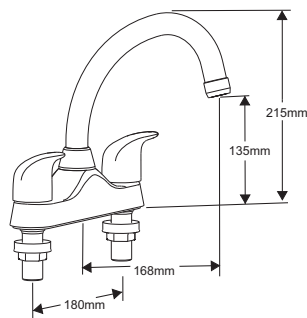

4P1121
Iconic single lever
monobloc sink mixer

4P1150
Galicenso straight
spout spring tap
sink mixer

4G4010
Haze dual control
monobloc sink mixer

4G4009
Haze high neck
sink taps (pair)

4G4011
Haze dual control
deck mounted
sink mixer