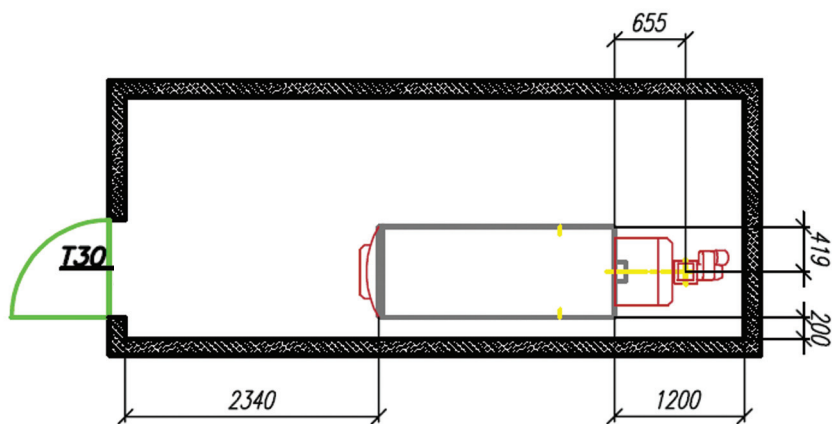

Pellet Boiler 145 - 160kw

Broag-Gilles HPK-RA	145 kW	160 kW
Length l (mm)	2620	2620
Width b (mm)	935	935
Height h (mm)	1785	1785
Weight (kg)	2463	2463

All dimensions are positioning measurements