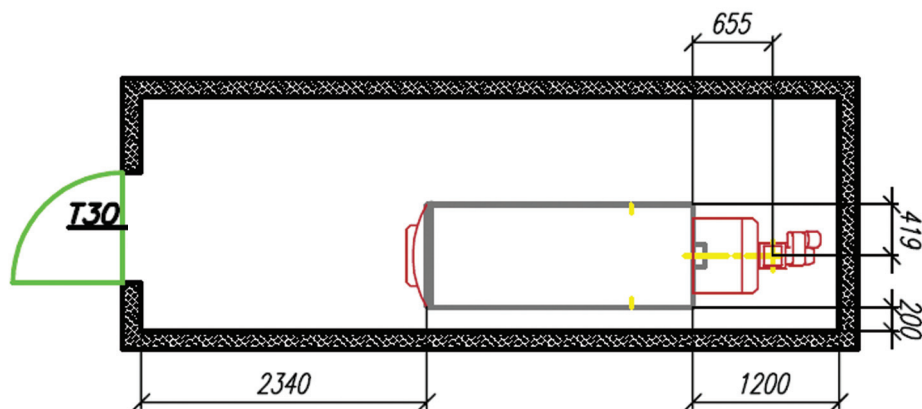

Woodchip Boiler 60kW

Broag-Gilles HPK-RA	60 kW
Length l (mm)	1540
Width b (mm)	935
Height h (mm)	1785
Weight (kg)	1330

All dimensions are positioning measurements

Woodchip Boiler 75 - 85kW

Broag-Gilles HPK-RA	75 kW	85 kW
Length l (mm)	1780	1780
Width b (mm)	935	935
Height h (mm)	1785	1785
Weight (kg)	1570	1570

All dimensions are positioning measurements

Woodchip Boiler 100 - 120kW

Broag-Gilles HPK-RA	100 kW	120 kW
Length l (mm)	2155	2155
Width b (mm)	935	935
Height h (mm)	1785	1785
Weight (kg)	1963	1963

All dimensions are positioning measurements

Woodchip Boiler 145 - 160kW

Broag-Gilles HPK-RA	145 kW	160 kW
Length l (mm)	2620	2620
Width b (mm)	935	935
Height h (mm)	1785	1785
Weight (kg)	2463	2463

All dimensions are positioning measurements