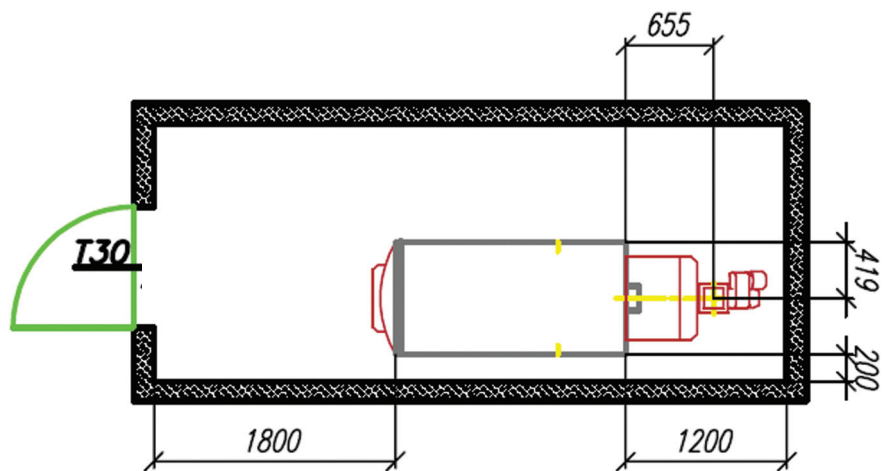

Woodchip Boiler 30 - 49kW

Broag-Gilles HPK-RA	30 kW	35 kW	40 kW	49 kW
Length l (mm)	1430	1430	1430	1430
Width b (mm)	765	765	765	765
Height h (mm)	1445	1445	1445	1445
Weight (kg)	724	724	724	724

All dimensions are positioning measurements

Woodchip Boiler 60kW

Broag-Gilles HPK-RA	60 kW
Length l (mm)	1540
Width b (mm)	935
Height h (mm)	1785
Weight (kg)	1330

All dimensions are positioning measurements

Woodchip Boiler 75 - 85kW

Broag-Gilles HPK-RA	75 kW	85 kW
Length l (mm)	1780	1780
Width b (mm)	935	935
Height h (mm)	1785	1785
Weight (kg)	1570	1570

All dimensions are positioning measurements

Woodchip Boiler 100 - 120kW

Broag-Gilles HPK-RA	100 kW	120 kW
Length l (mm)	2155	2155
Width b (mm)	935	935
Height h (mm)	1785	1785
Weight (kg)	1963	1963

All dimensions are positioning measurements