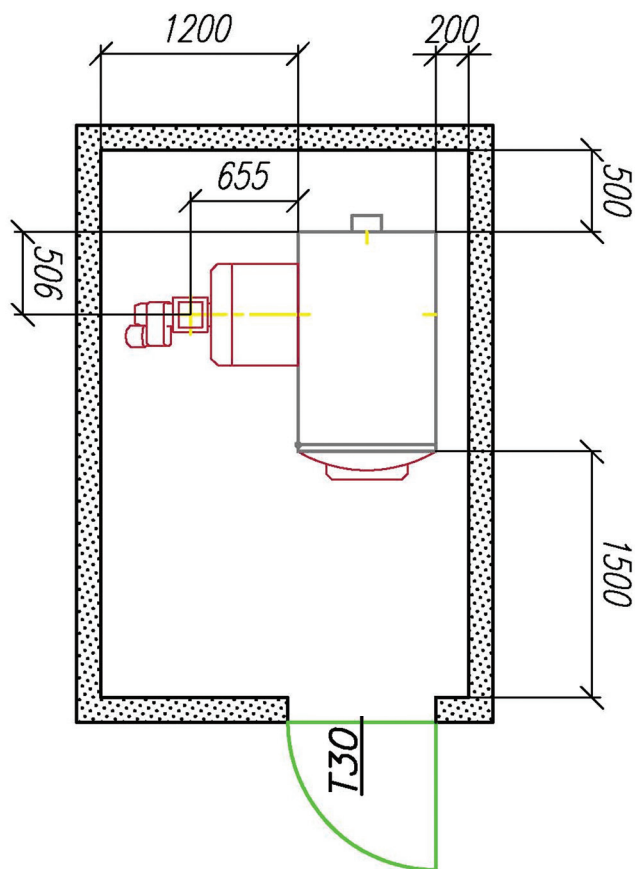

Pellet Boiler 30 - 40kW

Broag-Gilles HPK-RA	30 kW	35 kW	40 kW
Length l (mm)	1430	1430	1430
Width b (mm)	765	765	765
Height h (mm)	1445	1445	1445
Weight (kg)	724	724	724

All dimensions are positioning measurements

Pellet Boiler 49kW

Broag-Gilles HPK-RA	49 kW
Length l (mm)	1430
Width b (mm)	765
Height h (mm)	1445
Weight (kg)	724

All dimensions are positioning measurements

Attention: BH3 - Burner

Pellet Boiler 60kW

Broag-Gilles HPK-RA	60 kW
Length l (mm)	1540
Width b (mm)	935
Height h (mm)	1785
Weight (kg)	1330

All dimensions are positioning measurements

Pellet Boiler 75 - 85 kW

Broag-Gilles HPK-RA	75 kW	85 kW
Length l (mm)	1780	1780
Width b (mm)	935	935
Height h (mm)	1785	1785
Weight (kg)	1570	1570

All dimensions are positioning measurements