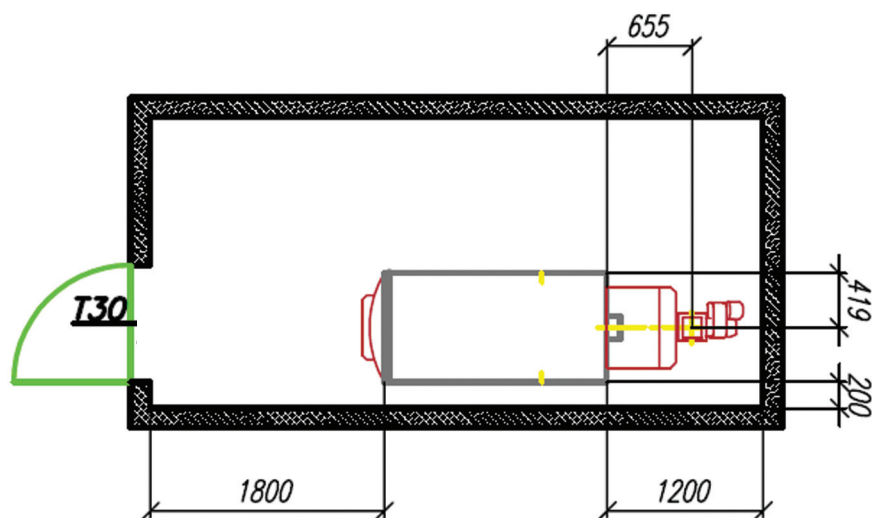

Pellet Boiler 100 - 120kw

Broag-Gilles HPK-RA	100 kW	120 kW
Length l (mm)	2155	2155
Width b (mm)	935	935
Height h (mm)	1785	1785
Weight (kg)	1963	1963

All dimensions are positioning measurements