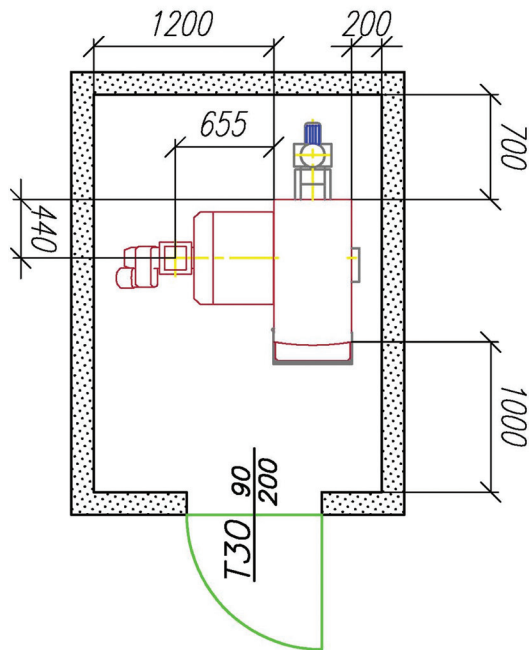

Pellet Boiler 100 - 120kw

Broag-Gilles HPK-RA	100 kW	120 kW
Length l (mm)	2155	2155
Width b (mm)	935	935
Height h (mm)	1785	1785
Weight (kg)	1963	1963

All dimensions are positioning measurements

Pellet Boiler 145 - 160kw

Broag-Gilles HPK-RA	145 kW	160 kW
Length l (mm)	2620	2620
Width b (mm)	935	935
Height h (mm)	1785	1785
Weight (kg)	2463	2463

All dimensions are positioning measurements

Biomass Heating 12.5 - 160kW

A - 4810 Gmunden, Koaserbauer Str. 16 +43 7612 737600

Woodchip Boiler 15kW - 160kW

Woodchip Boiler 15 - 25kW

Broag-Gilles HPK-RA	15 kW	20 kW	25 kW
Length l (mm)	1165	1165	1165
Width b (mm)	620	620	620
Height h (mm)	1485	1485	1485
Weight (kg)	443	443	443

All dimensions are positioning measurements

Woodchip Boiler 30 - 49kW

Broag-Gilles HPK-RA	30 kW	35 kW	40 kW	49 kW
Length l (mm)	1430	1430	1430	1430
Width b (mm)	765	765	765	765
Height h (mm)	1445	1445	1445	1445
Weight (kg)	724	724	724	724

All dimensions are positioning measurements