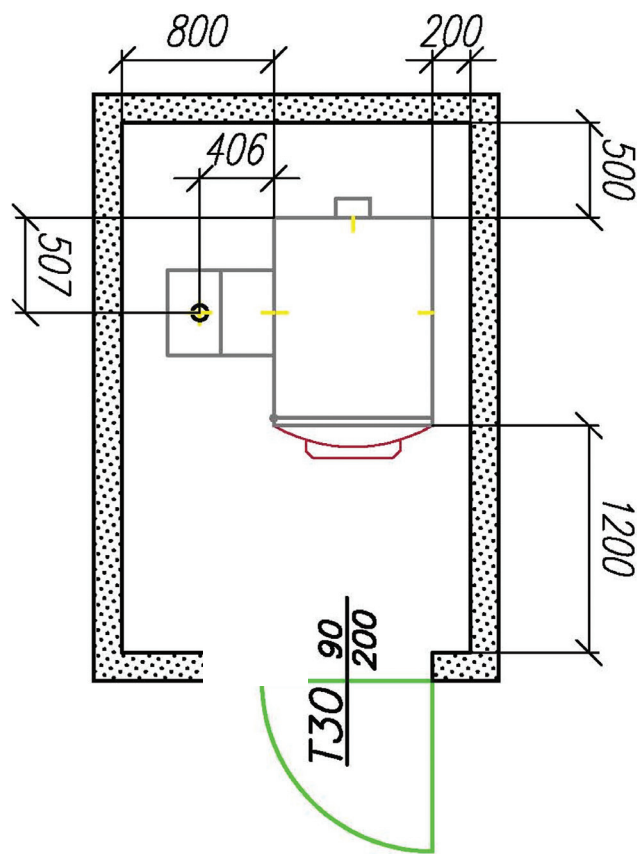

Pellet Boiler 30 - 40kW

Broag-Gilles HPK-RA	30 kW	35 kW	40 kW
Length l (mm)	1430	1430	1430
Width b (mm)	765	765	765
Height h (mm)	1445	1445	1445
Weight (kg)	724	724	724

All dimensions are positioning measurements

Pellet Boiler 49kW

Broag-Gilles HPK-RA	49 kW
Length l (mm)	1430
Width b (mm)	765
Height h (mm)	1445
Weight (kg)	724

All dimensions are positioning measurements

Attention: BH3 - Burner

Pellet Boiler 60kW

Broag-Gilles HPK-RA	60 kW
Length l (mm)	1540
Width b (mm)	935
Height h (mm)	1785
Weight (kg)	1330

All dimensions are positioning measurements

Pellet Boiler 75 - 85 kW

Broag-Gilles HPK-RA	75 kW	85 kW
Length l (mm)	1780	1780
Width b (mm)	935	935
Height h (mm)	1785	1785
Weight (kg)	1570	1570

All dimensions are positioning measurements