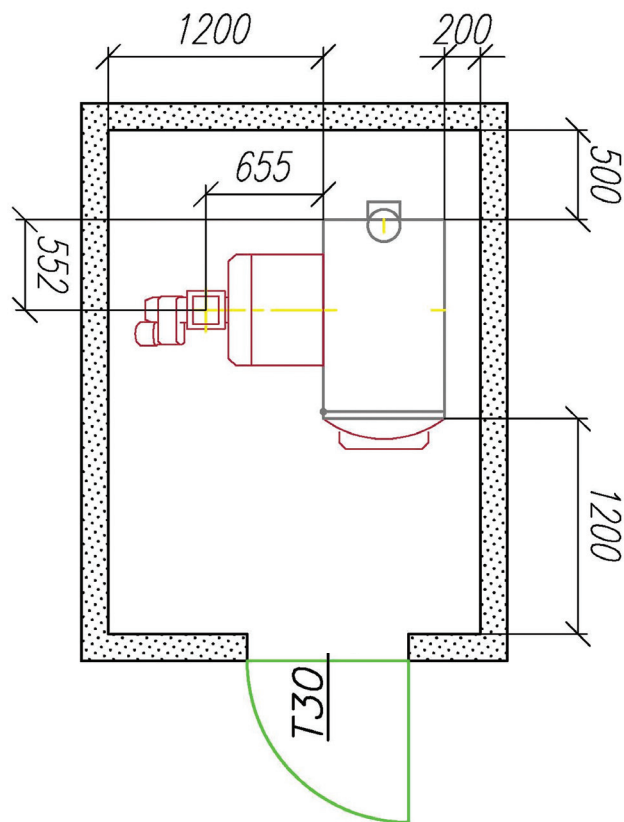

Broag-Gilles HPK-RA	145 kW	160 kW
Length l (mm)	2620	2620
Width b (mm)	935	935
Height h (mm)	1785	1785
Weight (kg)	2463	2463

All dimensions are positioning measurements

Biomass Heating 12.5 - 160kW

A - 4810 Gmunden, Koaserbauer Str. 16 +43 7612 737600

Woodchip Boiler 15kW - 160kW

Woodchip Boiler 15 - 25kW

Broag-Gilles HPK-RA	15 kW	20 kW	25 kW
Length l (mm)	1165	1165	1165
Width b (mm)	620	620	620
Height h (mm)	1485	1485	1485
Weight (kg)	443	443	443

All dimensions are positioning measurements

Woodchip Boiler 30 - 49kW

Broag-Gilles HPK-RA	30 kW	35 kW	40 kW	49 kW
Length l (mm)	1430	1430	1430	1430
Width b (mm)	765	765	765	765
Height h (mm)	1445	1445	1445	1445
Weight (kg)	724	724	724	724

All dimensions are positioning measurements