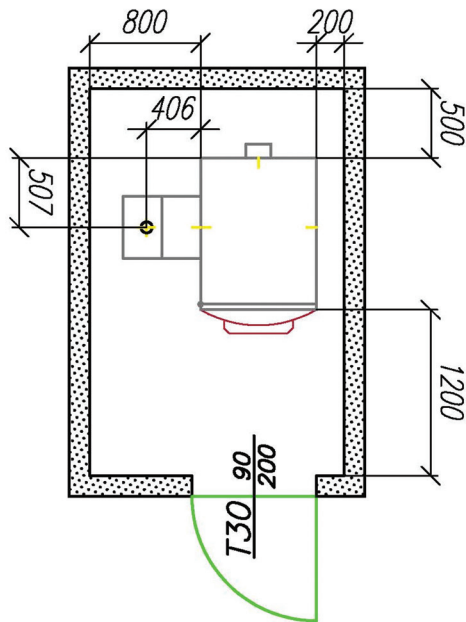

Pellet Boiler 49kW

Broag-Gilles HPK-RA	49 kW
Length l (mm)	1430
Width b (mm)	765
Height h (mm)	1445
Weight (kg)	724

All dimensions are positioning measurements

Attention: BH3 - Burner