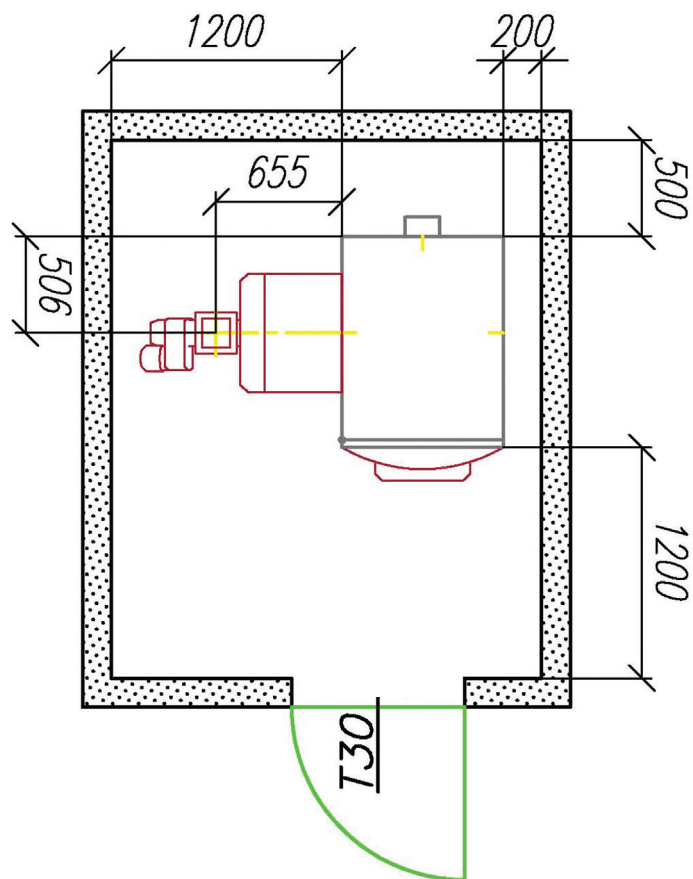

Woodchip Boiler 60kW

Broag-Gilles HPK-RA	60 kW
Length l (mm)	1540
Width b (mm)	935
Height h (mm)	1785
Weight (kg)	1330

All dimensions are positioning measurements