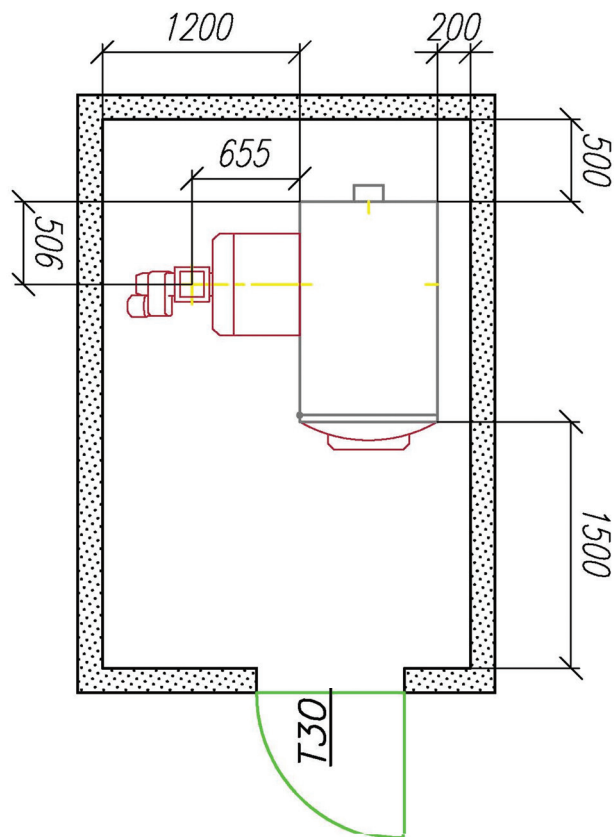

Woodchip Boiler 15kW - 160kW

Woodchip Boiler 15 - 25kW

Broag-Gilles HPK-RA	15 kW	20 kW	25 kW
Length l (mm)	1165	1165	1165
Width b (mm)	620	620	620
Height h (mm)	1485	1485	1485
Weight (kg)	443	443	443

All dimensions are positioning measurements

Woodchip Boiler 30 - 49kW

Broag-Gilles HPK-RA	30 kW	35 kW	40 kW	49 kW
Length l (mm)	1430	1430	1430	1430
Width b (mm)	765	765	765	765
Height h (mm)	1445	1445	1445	1445
Weight (kg)	724	724	724	724

All dimensions are positioning measurements

Woodchip Boiler 60kW

Broag-Gilles HPK-RA	60 kW
Length l (mm)	1540
Width b (mm)	935
Height h (mm)	1785
Weight (kg)	1330

All dimensions are positioning measurements

Woodchip Boiler 75 - 85kW

Broag-Gilles HPK-RA	75 kW	85 kW
Length l (mm)	1780	1780
Width b (mm)	935	935
Height h (mm)	1785	1785
Weight (kg)	1570	1570

All dimensions are positioning measurements

Woodchip Boiler 100 - 120kW

Broag-Gilles HPK-RA	100 kW	120 kW
Length l (mm)	2155	2155
Width b (mm)	935	935
Height h (mm)	1785	1785
Weight (kg)	1963	1963

All dimensions are positioning measurements