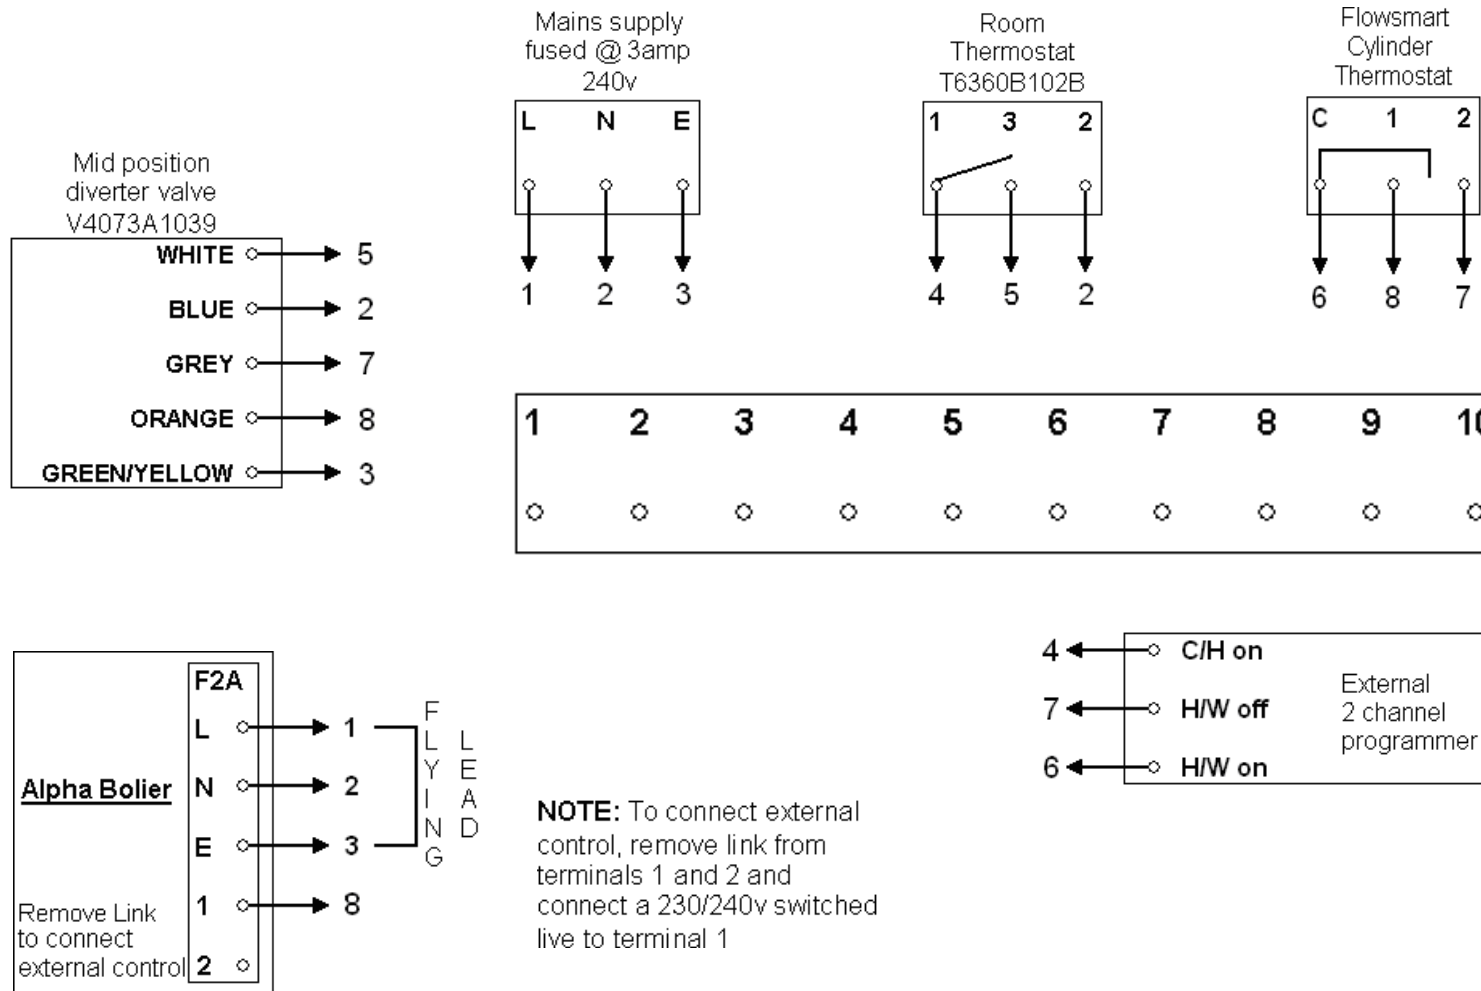

## Wiring diagram for use with an Alpha CD35C and an Alpha Flowsmart with an external 2 channel heating clock + Honeywell Y plan.

**NOTE:** The CD35C has an integral pump with built in pump over run. The boiler also incorporates an automatic by-pass, therefore an automatic by-pass is not required for the system.